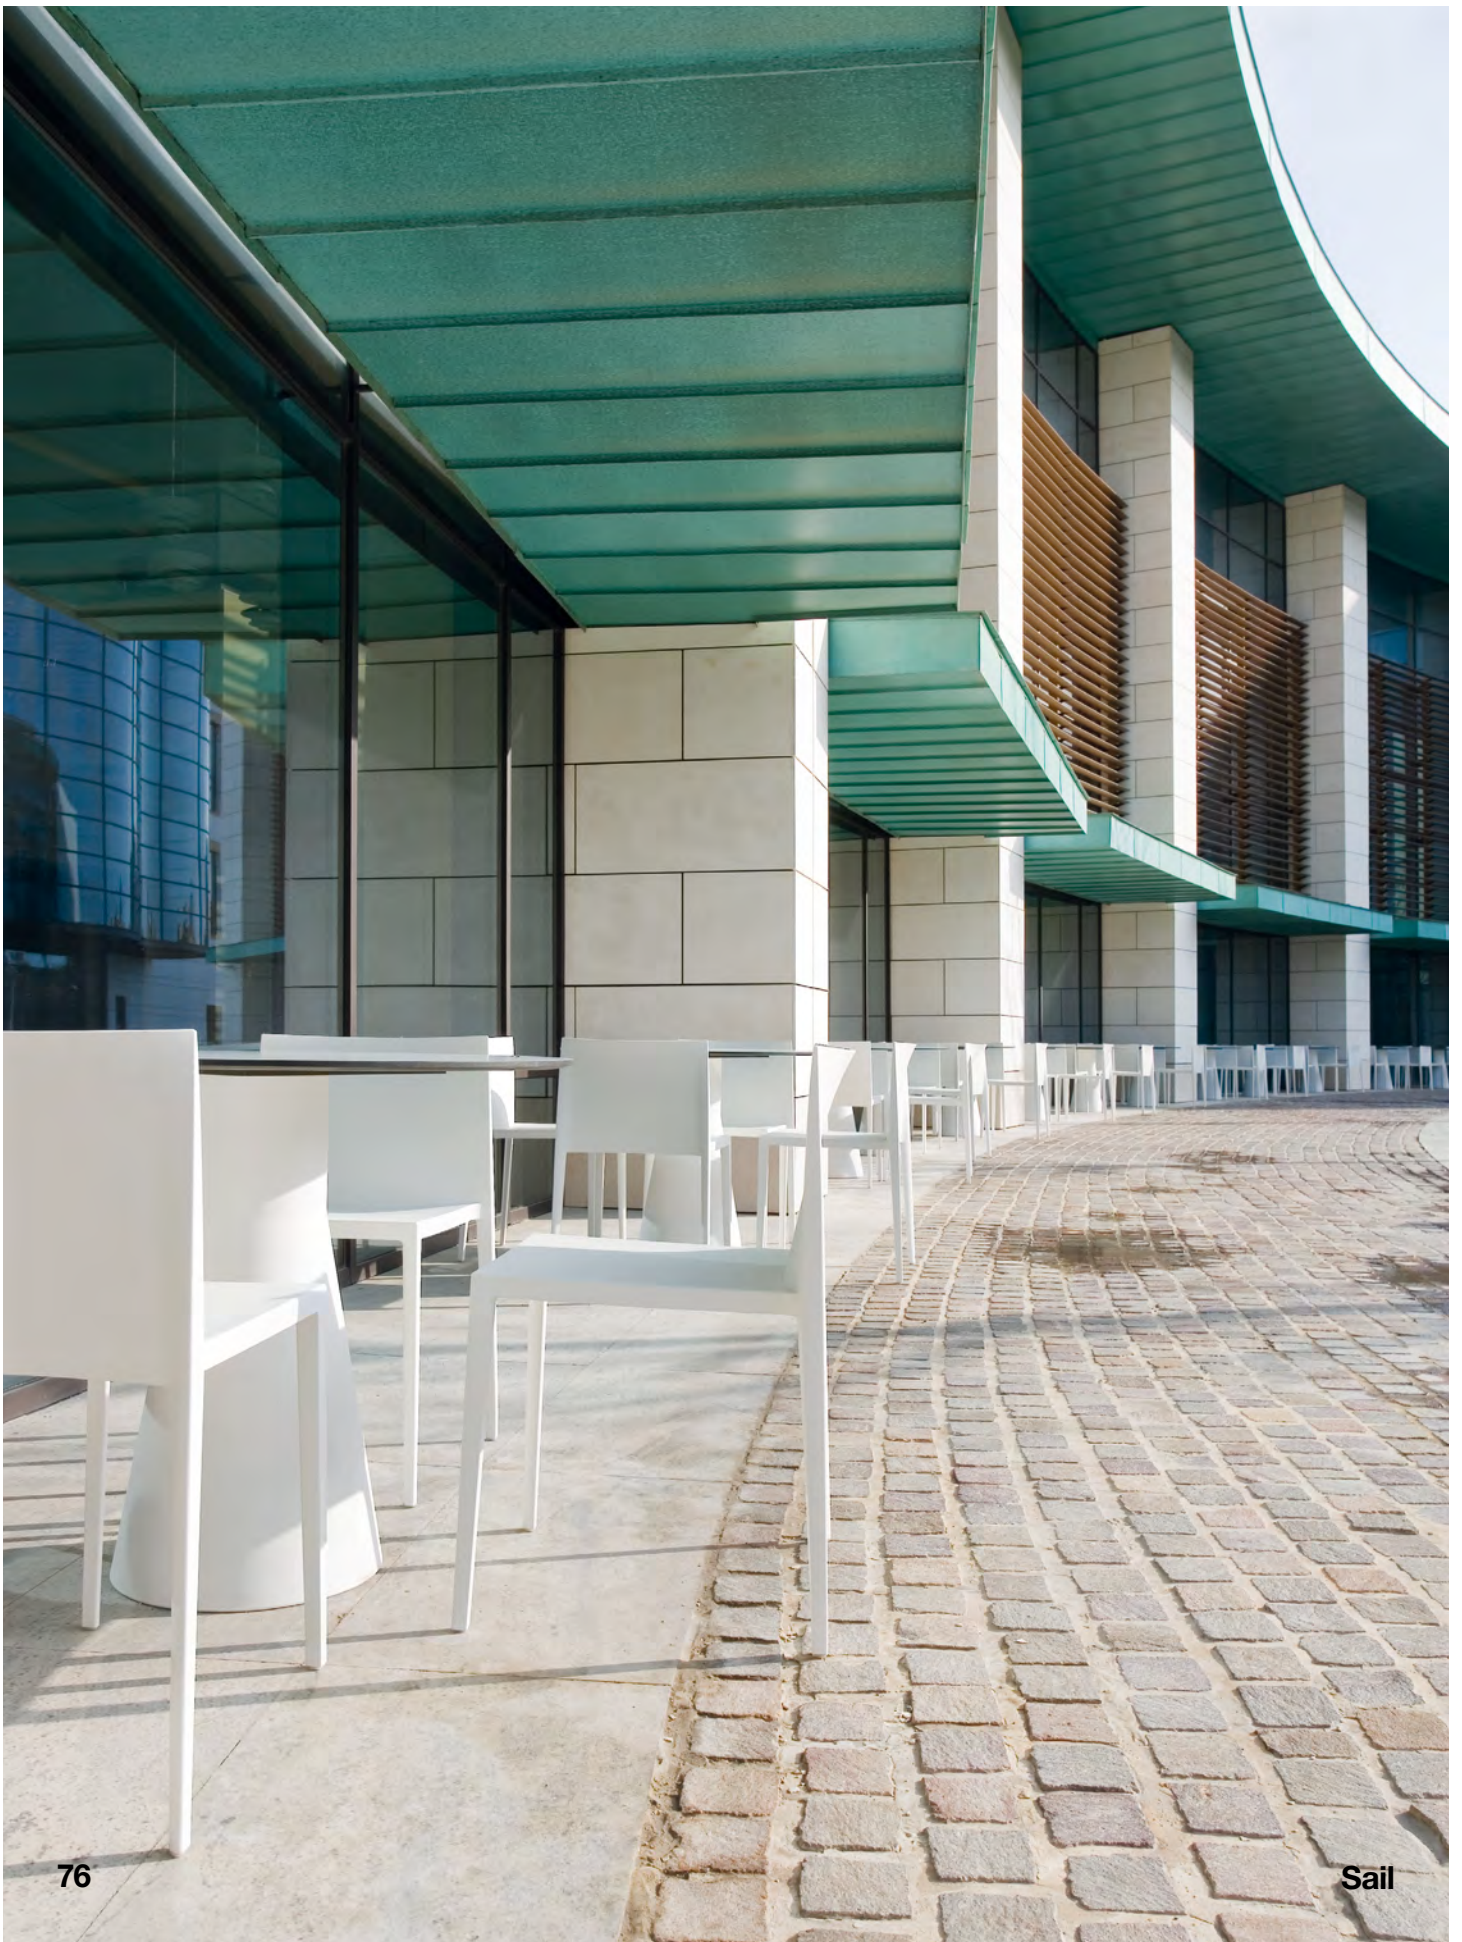

Piergiorgio Cazzaniga

Waiting area
Zona de espera

▼ **SI1245**

Stackable chair in thermopolymer.
Silla apilable de termopolímero.

Cafeteria
Cafeteria
▼ SI1245
▼ SI1245

Restaurant
Restaurante
▼ SI1245 / BM4520 + SB4582