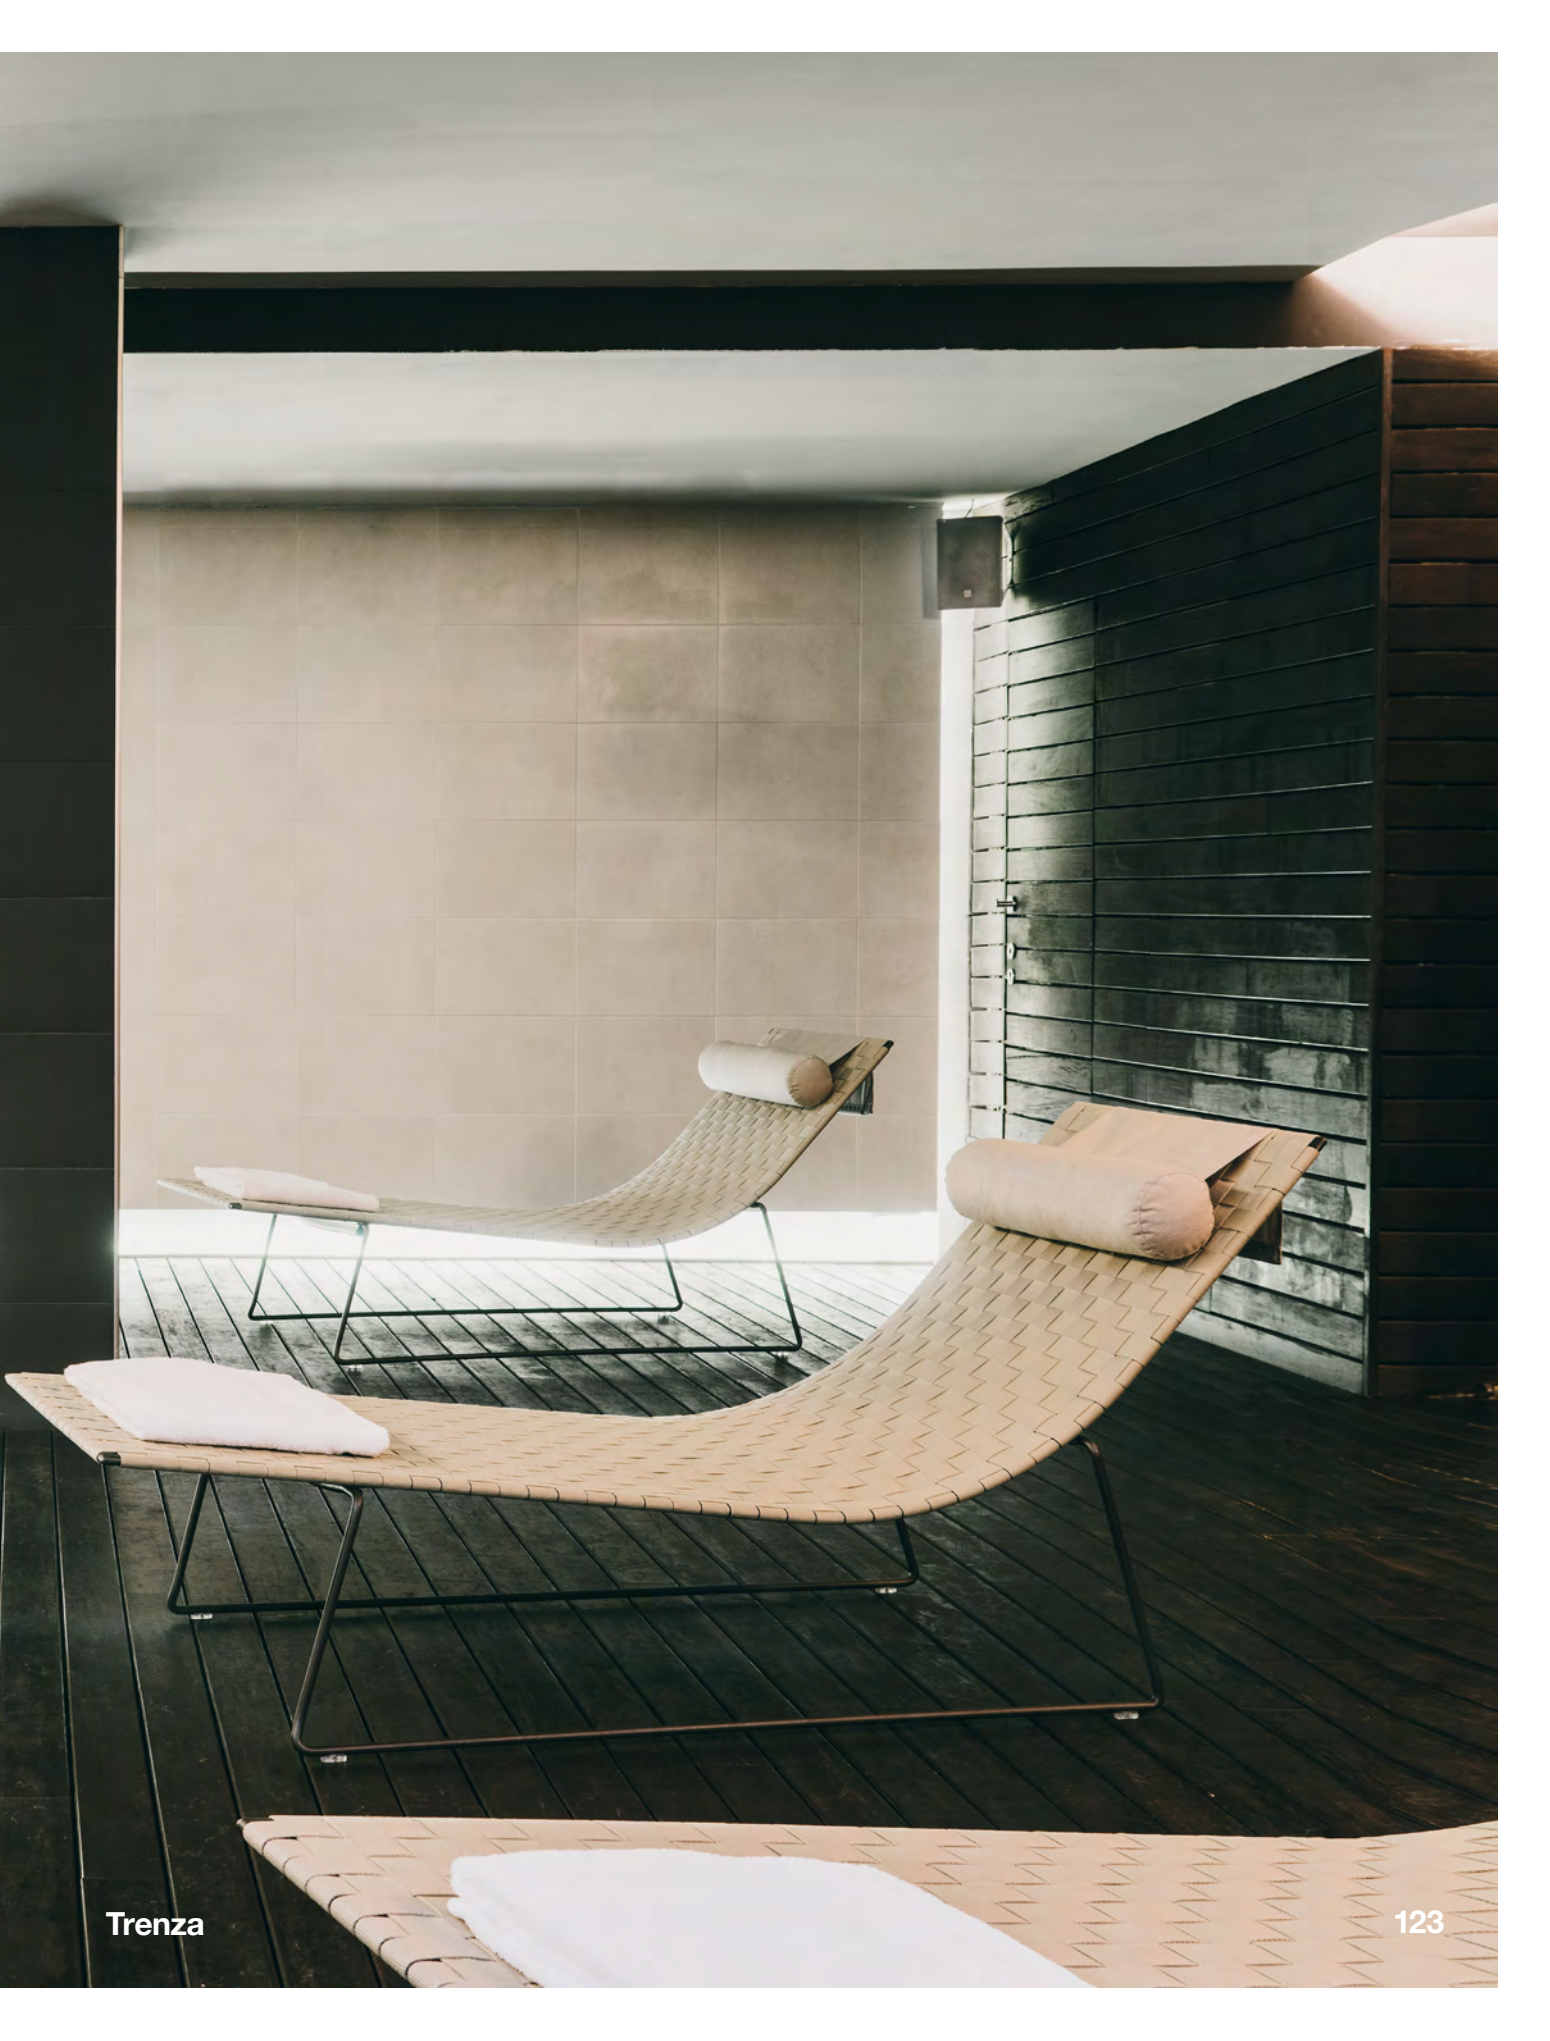

Tumbona apilable con
asiento y respaldo
cinchado y base de patín
de tubo de acero EPL-5.

Hotel terrace

Terraza hotel

▼ TU0704

Dual

The light, svelte, and functional Dual is characterized by the oval shape of its column and is available in four heights with a circular injected aluminum base. It is able to be combined with all types of seating and complements the sofas and lounge chairs in its occasional version. Dual is timeless, elegant, and versatile.