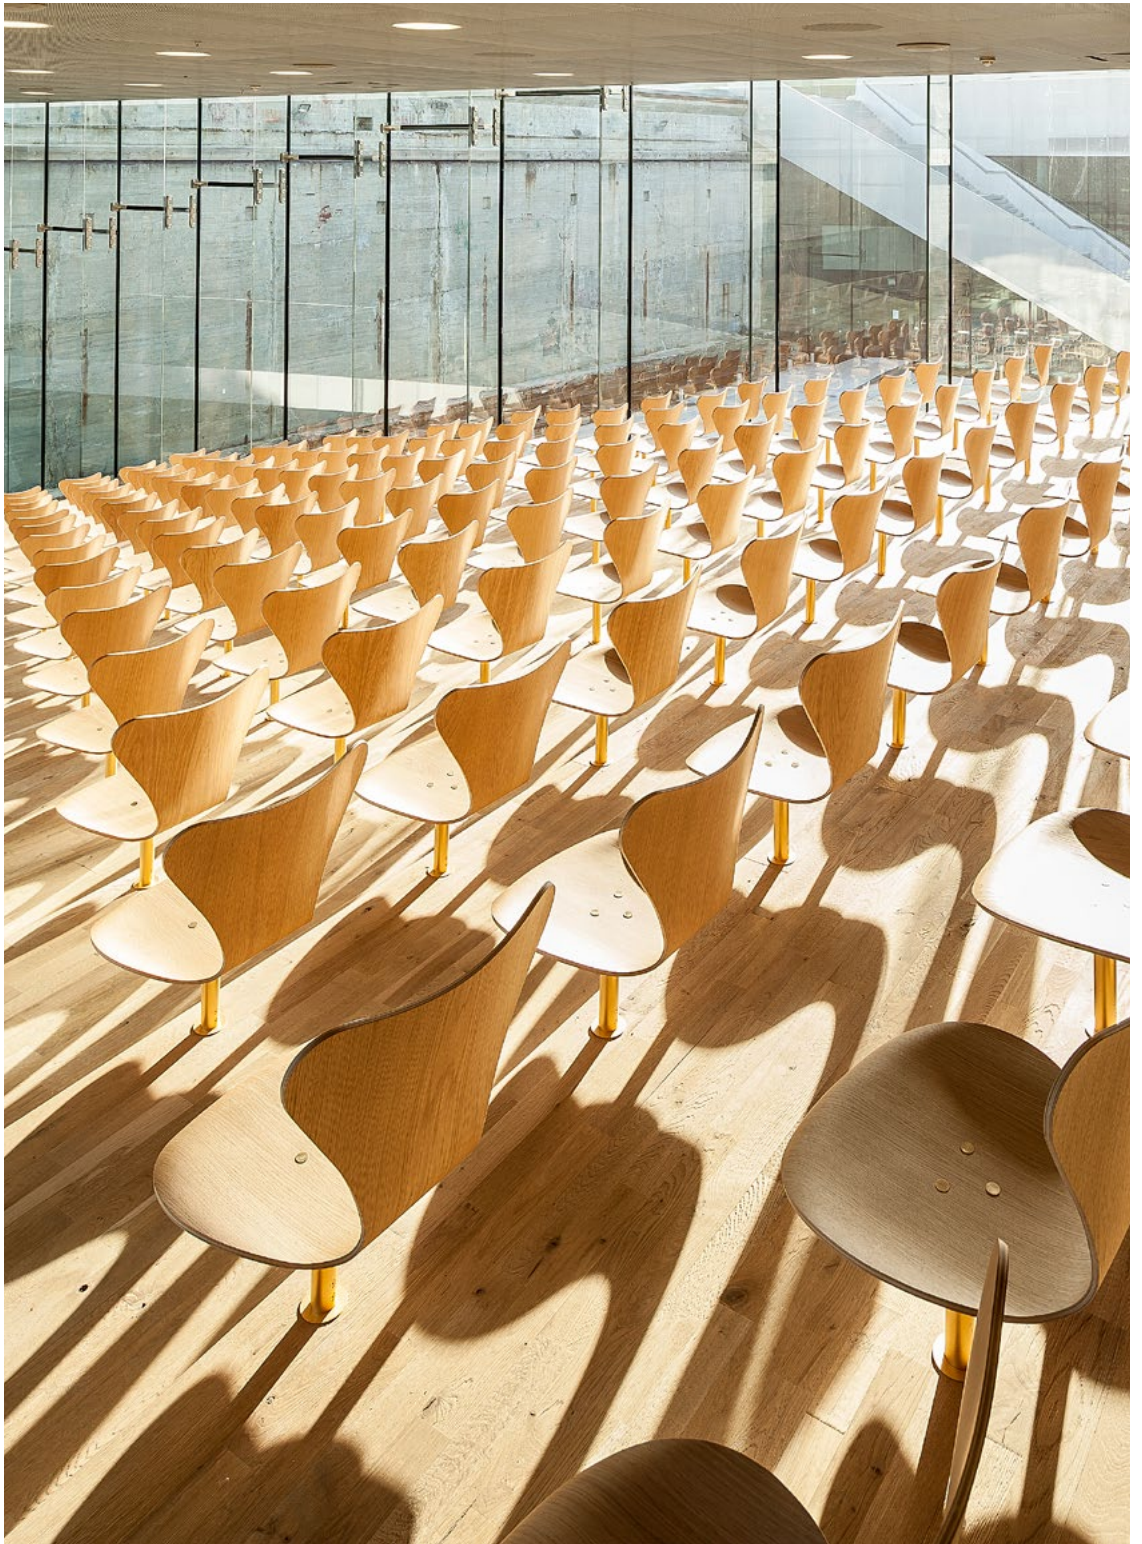

Architect: Bjarke Ingels Group

ST CATHERINE'S COLLEGE

Education
Oxford, UK

PRODUCTS

Swan™ lounge chair
Oxford™ chair
Circular coffee table
Series 7™ chair
Series 3300™ lounge chair

SEE MORE

The idea behind St Catherine's College was to balance innovative and traditional elements on Oxford University's campus. In 1957, the university's newest and largest college was to create a unifying building that would set a new standard for college buildings in Oxford and the rest of the world.