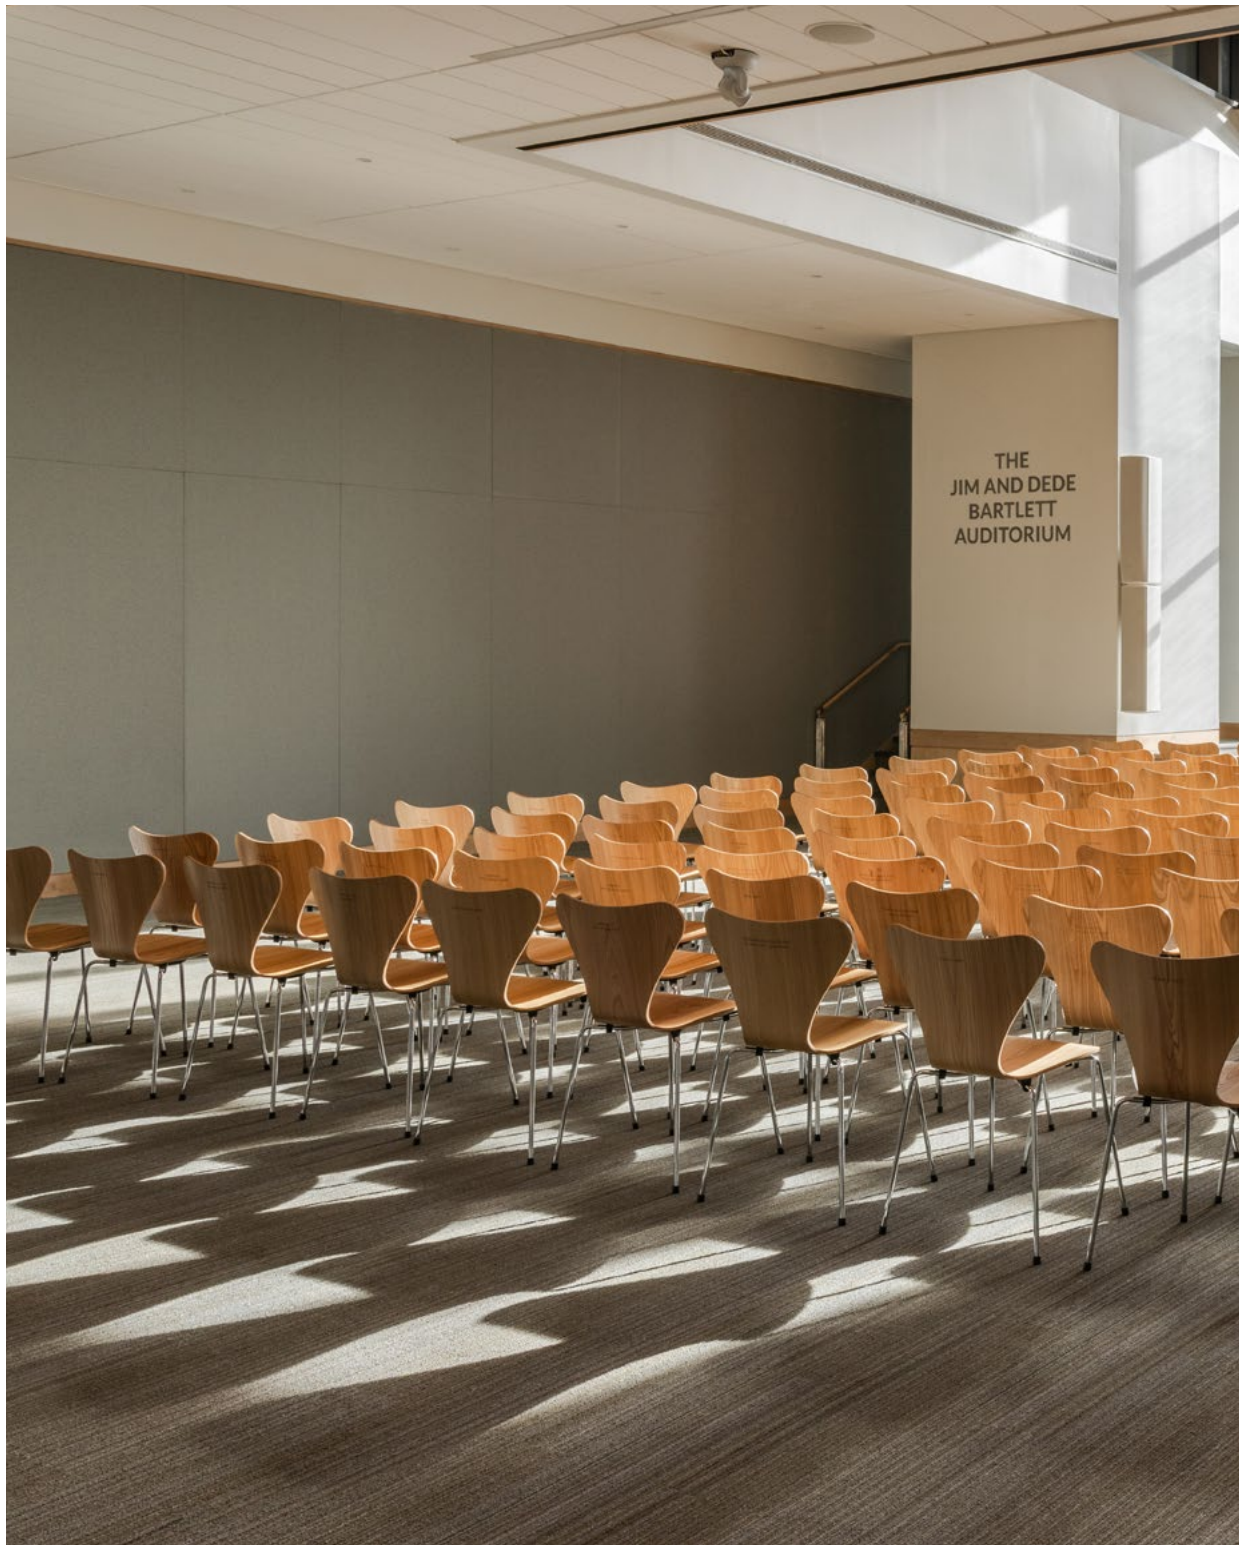

Architect: Centerbrook Architects

THE
WICKOFF
BY

OUTDOOR

Made to stand out

RESTAURANT | HOTEL | WORKSPACE | CAFÉ

OUTDOOR CASES

196 — 219

NOMA	196
SEA RANCH LODGE	200
FRITZ HANSEN	206
MEL THE BAKERY	210
THE RHUBARB GARDEN	214