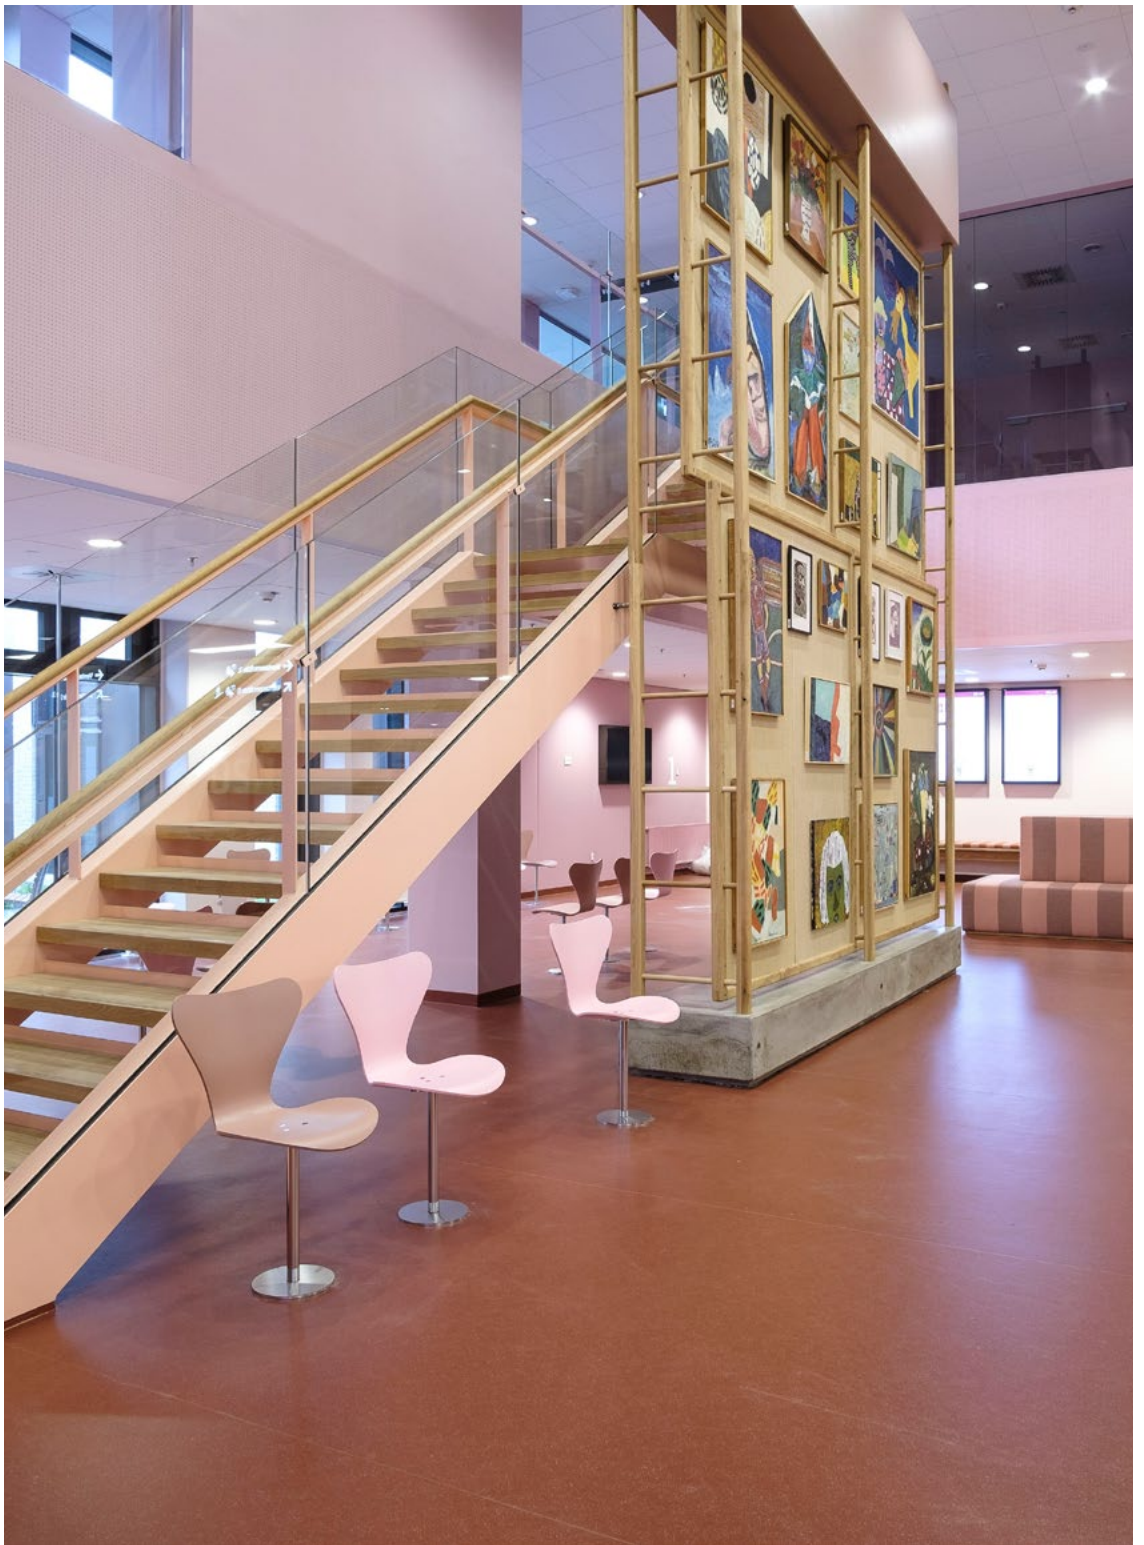

SEE MORE

In the vibrant Marylebone district of central London, a 56-bed private infirmary with a proud history of royal patronage is transformed into a health care space that looks like hospitality and feels like home.

Architect: Pi Group

AARHUS UNIVERSITY HOSPITAL

Medical Clinic
Aarhus, Denmark

PRODUCTS
Series 7™ chair

SEE MORE

Step inside artist Tal R's fascinating pink universe at DNU Aarhus. Arne Jacobsens Series 7™ in Pale Pink completes the atmosphere in the main entrance and in the café of the psychiatric hospital.

Interior Design: Tal Rosenzweig

HØJE-TAASTRUP CITY HALL

Institution
Høje-Taastrup, Denmark

PRODUCTS

Grand Prix™ chair
Little Giraffe™ chair

SEE MORE

Høje-Taastrup's new city hall is an architectural marvel that seamlessly blends modernity with Danish design principles and a gold standard of sustainability.