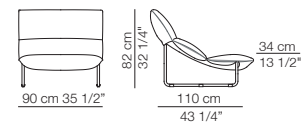

STRIPS 77

BRIGITTE

BRIGITTE BERGERE

CRADLE

Service (optional)
Ø 24 cm 9 1/2"

YUZU

BOBORELAX

STRIPS

SOLICE

STRIPS 77

TABOGA