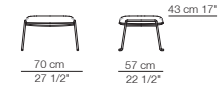

STRIPS 77

BRIGITTE

BRIGITTE BERGERE

CRADLE

Service (optional)
Ø 24 cm 9 1/2"

YUZU

BOBORELAX

STRIPS

SOLICE

Pouf

STRIPS 77

TABOGA