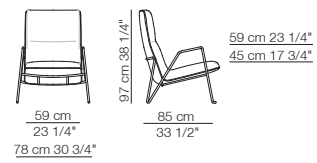

STRIPS 77

BRIGITTE

BRIGITTE BERGERE

CRADLE

Service (optional)
Ø 24 cm 9 1/2"

YUZU

BOBORELAX

STRIPS

SOLICE

STRIPS 77

TABOGA