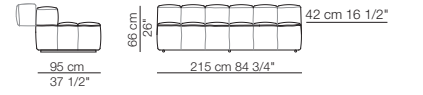

STRIPS 77

BRIGITTE

BRIGITTE BERGERE

CRADLE

Service (optional)
Ø 24 cm 9 1/2"

YUZU

BOBORELAX

STRIPS

SOLICE

STRIPS 77

TABOGA