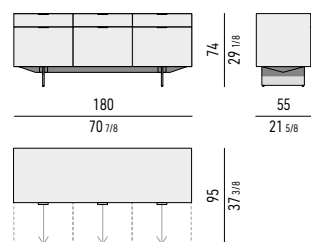

VASSOIO PORTAPOSATE | CUTLERY TRAY: CM 51X36 H3,5
Scoperto grande | big section: cm 49,5X8,5 H2,5
Scoperto piccolo | small section cm: 24,5x8 H2,5

CONTENITORE **DINING** CON 3 CASSETTONI E 3 CASSETTI **CM H74 - MOD. V**
DINING SIDEBOARD WITH 3 LARGE DRAWERS AND 3 SMALL DRAWERS **CM H74 - MOD. V**