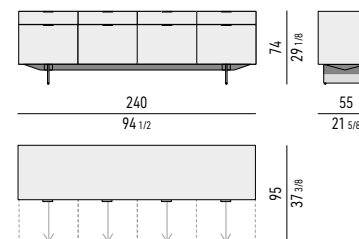

VASSOIO PORTAPOSATE | CUTLERY TRAY: CM 51X36 H3,5
Scoperto grande | big section: cm 49,5X8,5 H2,5
Scoperto piccolo | small section cm: 24,5x8 H2,5

CONTENITORE **DINING** CON 4 CASSETTONI E 4 CASSETTI **CM H74 - MOD. W**
DINING SIDEBOARD WITH 4 LARGE DRAWERS AND 4 SMALL DRAWERS **CM H74 - MOD. W**