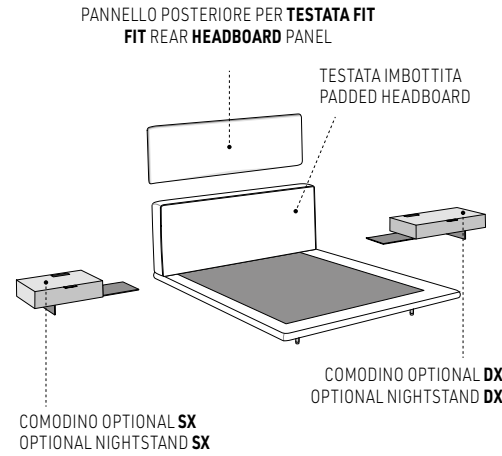

BRANDY

MANIGLIE E GAMBE
HANDLES AND LEGS

METALLO LUCIDO
POLISHED METAL

BRANDY

HORIZONTE BED MARCIO KOGAN / STUDIO MK27 DESIGN

CONFIGURAZIONE "OFFSET"
"OFFSET" CONFIGURATION

CONFIGURAZIONE "FIT"
"FIT" CONFIGURATION