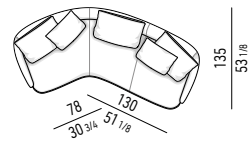

DIVANO INCLINATO | INCLINED SOFA