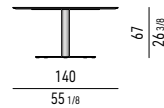

TAVOLI DINING H72 | DINING TABLES H72

VASSOIO LAZY SUSAN | LAZY SUSAN TRAY

PIANO TEAK | TEAK TOP

TAVOLI LOUNGE/DINING H67 | LOUNGE/DINING TABLES H67

TAVOLI DINING H74 | DINING TABLES H74

OPTIONAL RAIN COVER