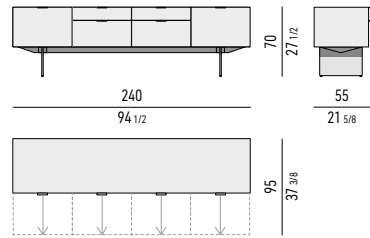

CONTENITORE **DINING** CON 4 CASSETTONI E 2 CASSETTI **CM H70 - MOD. N**
DINING SIDEBOARD WITH 4 LARGE DRAWERS AND 2 SMALL DRAWERS **CM H70 - MOD. N**