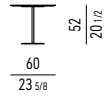

BELLAGIO OUTDOOR (UPDATE) GORDON GUILLAUMIER DESIGN

PIANO PIETRA BASALTINA | BASALTINA STONE TOP

TAVOLINI | COFFEE TABLES