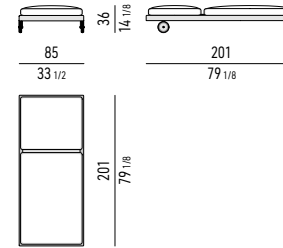

PATIO DAYBED (UPDATE) GAMFRATESI DESIGN

DAYBED CON SCHIENALE RECLINABILE CM 85
DAYBED WITH RECLINING BACKREST CM 85