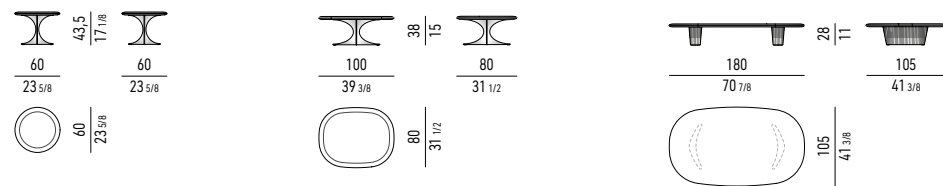

ANISH WOOD

RODOLFO DORDONI DESIGN

TAVOLINI | COFFEE TABLES Ø CM 60 H43,5 - CM 100X80 H38

PIANO
TOP

FRASSINO
ASH

BASE
BASE

METALLO LUCIDO
POLISHED METAL

TAVOLINO | COFFEE TABLE CM 180X105 H28