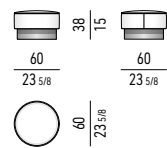

POUF | OTTOMAN