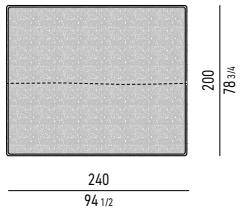

ROGER THROW (UPDATE) MINOTTI STUDIO DESIGN