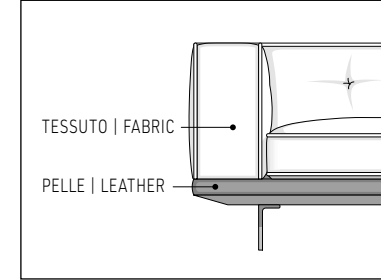

DYLAN SMALL RODOLFO DORDONI DESIGN

VERSIONE MIX - BASE IN PELLE / CUSCINI IN TESSUTO
MIX VERSION - LEATHER BASE / FABRIC CUSHIONS