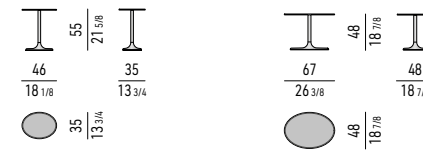

TAIKO OUTDOOR NENDO DESIGN