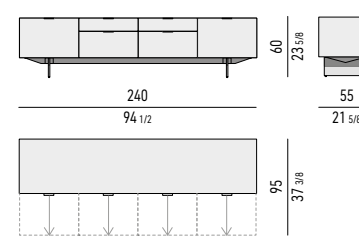

VASSOIO PORTAPOSATE | CUTLERY TRAY: CM 51X36 H3,5
Scoperto grande | big section: cm 49,5X8,5 H2,5
Scoperto piccolo | small section cm: 24,5x8 H2,5

CONTENITORE **DINING** CON 4 CASSETTONI E 2 CASSETTI **CM H60 - MOD. M**
DINING SIDEBOARD WITH 4 LARGE DRAWERS AND 2 SMALL DRAWERS **CM H60 - MOD. M**