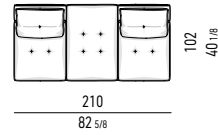

LOW ELEMENTO CENTRALE OPEN CM 210
LOW OPEN CENTRAL ELEMENT CM 210