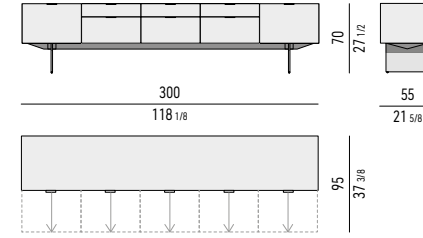

CONTENITORE **DINING** CON 5 CASSETTONI E 3 CASSETTI **CM H70 - MOD. Q**
DINING SIDEBOARD WITH 5 LARGE DRAWERS AND 3 SMALL DRAWERS **CM H70 - MOD. Q**