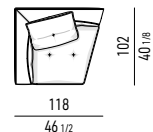

ELEMENTI "THEATRE" | "THEATRE" ELEMENTS

ELEMENTO TERMINALE THEATRE CM 118 - SX/DX
THEATRE ELEMENT WITH 1 ARMREST CM 118 - SX/DX