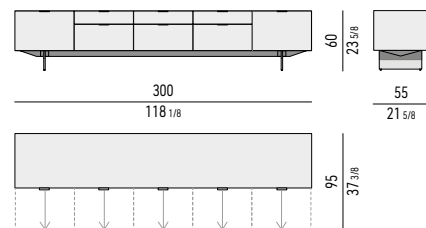

CONTENITORE **DINING** CON 5 CASSETTONI E 3 CASSETTI **CM H60 - MOD. P**
DINING SIDEBOARD WITH 5 LARGE DRAWERS AND 3 SMALL DRAWERS **CM H60 - MOD. P**