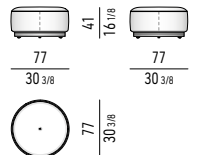

POUF "LARGE" | "LARGE" OTTOMAN

CON RUOTE | WITH CASTORS