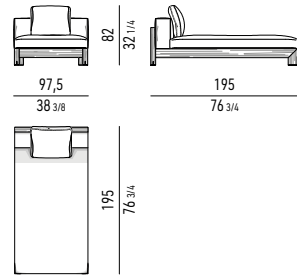

NATURE COUCH
NATURE COUCH