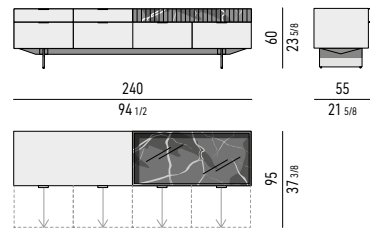

CONTENITORE **DINING** CON 4 CASSETTONI, 2 CASSETTI ED ELEMENTO IN MARMO **CM 60 - MOD. O**
DINING SIDEBOARD WITH 4 LARGE DRAWERS, 2 SMALL DRAWERS AND MARBLE ELEMENT **CM H60 - MOD. O**