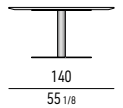

TAVOLI LOUNGE/DINING H67 | LOUNGE/DINING TABLES H67