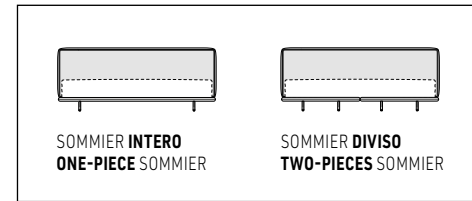

CONFIGURAZIONE "OFFSET" | "OFFSET" CONFIGURATION

SOMMIER+TESTATA IMBOTTITA PER MATERASSO CM **200X200** - 180X200 - 160X200
SOMMIER+PADDED HEADBOARD FOR MATTRESS CM **200X200** - 180X200 - 160X200

MATERASSO: CM **200X200** - 180X200 - 160X200
MATTRESS: CM **78 3/4 X 78 3/4** - 70 7/8 X 78 3/4 - 63 X 78 3/4

SOMMIER

N.B.: il disegno si riferisce alla misura evidenziata in grassetto. Per i disegni di ogni singolo elemento, vi invitiamo a consultare il sito minotti.com.
N.B.: the illustration shows the size indicated in bold type. Please see the minotti.com website for drawings of each individual piece.

SOMMIER+TESTATA IMBOTTITA PER MATERASSO CM **200X200** - 180X200 - 160X200
SOMMIER+PADDED HEADBOARD FOR MATTRESS CM **200X200** - 180X200 - 160X200

MATERASSO: CM **200X200** - 180X200 - 160X200
MATTRESS: CM **78 3/4 X 78 3/4** - 70 7/8 X 78 3/4 - 63 X 78 3/4

PANNELLI POSTERIORI PER TESTATA "OFFSET" - COMODINO CM 60 | "OFFSET" REAR HEADBOARD PANELS - NIGHTSTAND CM 60

PANNELLO POSTERIORE PER TESTATA **OFFSET** CM **175** - 165 - 155
OFFSET REAR HEADBOARD PANEL CM **175** - 165 - 155

PANNELLO POSTERIORE PER TESTATA **OFFSET** CM **178** - 168 - 158
OFFSET REAR HEADBOARD PANEL CM **178** - 168 - 158

PANNELLI POSTERIORI PER TESTATA "OFFSET" - COMODINO CM 90 | "OFFSET" REAR HEADBOARD PANELS - NIGHTSTAND CM 90

PANNELLO POSTERIORE PER TESTATA **OFFSET** CM **205** - 195 - 185
OFFSET REAR HEADBOARD PANEL CM **205** - 195 - 185

PANNELLO POSTERIORE PER TESTATA **OFFSET** CM **208** - 198 - 188
OFFSET REAR HEADBOARD PANEL CM **208** - 198 - 188

PANNELLO POSTERIORE PER TESTATA **OFFSET** CM **200** - 190 - 180
OFFSET REAR HEADBOARD PANEL CM **200** - 190 - 180

PANNELLO POSTERIORE PER TESTATA **OFFSET** CM **200** - 190 - 180
OFFSET REAR HEADBOARD PANEL CM **200** - 190 - 180