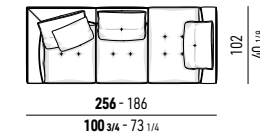

DIVANI DAYBED | DAYBED SOFAS

DIVANO DAYBED CM **256 - 186 - SX/DX**
DAYBED SOFA CM **256 - 186 - SX/DX**