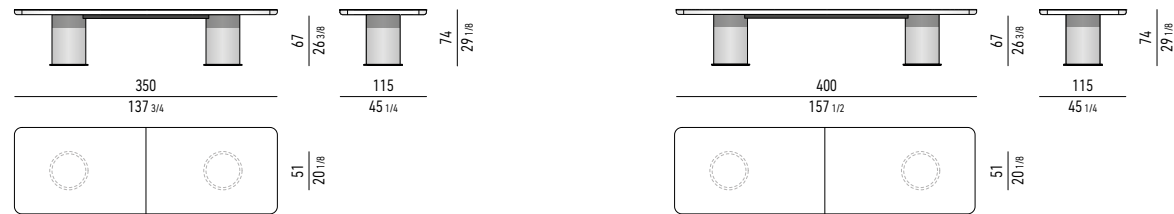

IL PIANO È DIVISO IN DUE PARTI, LA STRUTTURA PORTANTE È UN PEZZO UNICO. È ANCHE DISPONIBILE SU RICHIESTA, E CON SUPPLEMENTO, UNA VERSIONE CON LA STRUTTURA PORTANTE DIVISA IN DUE PARTI.
THE TOP IS DIVIDED INTO TWO PIECES, THE LOADBEARING STRUCTURE IS A SINGLE PIECE. IT IS ALSO AVAILABLE ON REQUEST, AND WITH SUPPLEMENT, A VERSION WITH THE LOADBEARING STRUCTURE DIVIDED INTO TWO PIECES.

PIANO TOP

MARMO MARBLE

BASI E GHIERA DECORATIVA BASES AND DECORATIVE FERRULE

METALLO SATINATO SATIN METAL

BASI BASES

METALLO LUCIDO POLISHED METAL

GHIERA DECORATIVA DECORATIVE FERRULE

METALLO OPACO MATT METAL

SOTTOPIANO UNDERPANEL

LACCATO OPACO ANTIGRAFFIO MATT SCRATCH-PROOF LACQUERED

N.B.: per disegni e quote dell'attrezzatura interna, vi invitiamo a consultare il sito minotti.com.
N.B.: for drawings and dimensions of the internal equipment, please consult our website minotti.com.