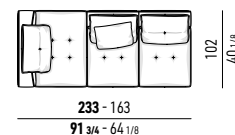

LOW DIVANO OPEN CM 256
 LOW OPEN SOFA CM 256

DIVANI DAYBED | DAYBED SOFAS

LOW DIVANO DAYBED CM 256 - 186 - SX/DX
 LOW DAYBED SOFA CM 256 - 186 - SX/DX

ELEMENTI DAYBED | DAYBED ELEMENTS

LOW ELEMENTO DAYBED CM 233 - 163 - SX/DX
 LOW DAYBED ELEMENT CM 233 - 163 - SX/DX