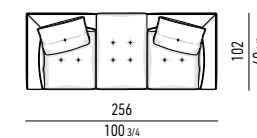

LOW DIVANO OPEN CM 256
LOW OPEN SOFA CM 256