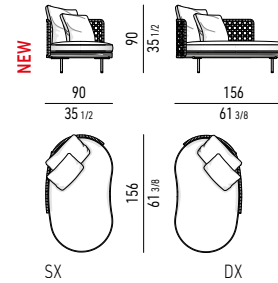

PAOLINA

PAOLINA CM 90X156
PAOLINA CM 90X156