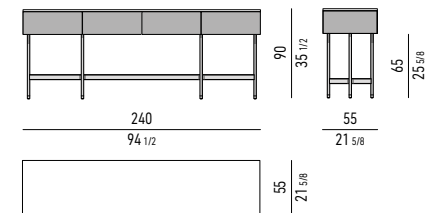

CONTENITORE "LIVING" | "LIVING" SIDEBORD