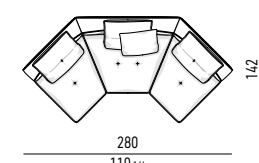

DIVANO INCLINATO **LOUNGE THEATRE** SENZA BRACCIOLI CM **280X142**
LOUNGE THEATRE INCLINED SOFA WITHOUT ARMRESTS CM **280X142**