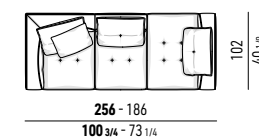

DIVANI DAYBED | DAYBED SOFAS

LOW DIVANO DAYBED CM 256 - 186 - SX/DX
LOW DAYBED SOFA CM 256 - 186 - SX/DX