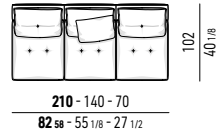

ELEMENTI CENTRALI | CENTRAL ELEMENTS

LOW ELEMENTO CENTRALE CM 210 - 140 - 70
LOW CENTRAL ELEMENT CM 210 - 140 - 70