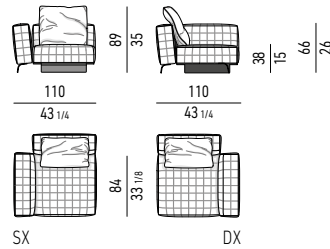

**POLTRONA DEEP CON BRACCIOLO
DEEP ARMCHAIR WITH ARMREST**