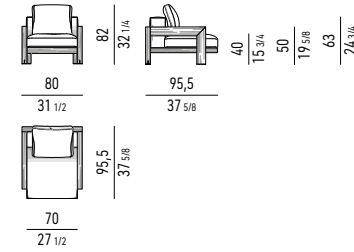

ALISON IROKO NATURE

RODOLFO DORDONI WITH ROBERTO MINOTTI DESIGN

NATURE POLTRONA
NATURE ARMCHAIR