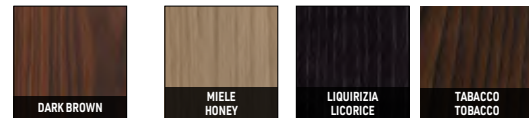

COMODINI | NIGHTSTANDS

STRUTTURA / INTERNO CASSETTI / PASSACAVI
STRUCTURE / INTERNAL DRAWERS / CABLE HOLE

PALISSANDRO SANTOS ROVERE FRASSINO
PALISANDER SANTOS OAK ASH