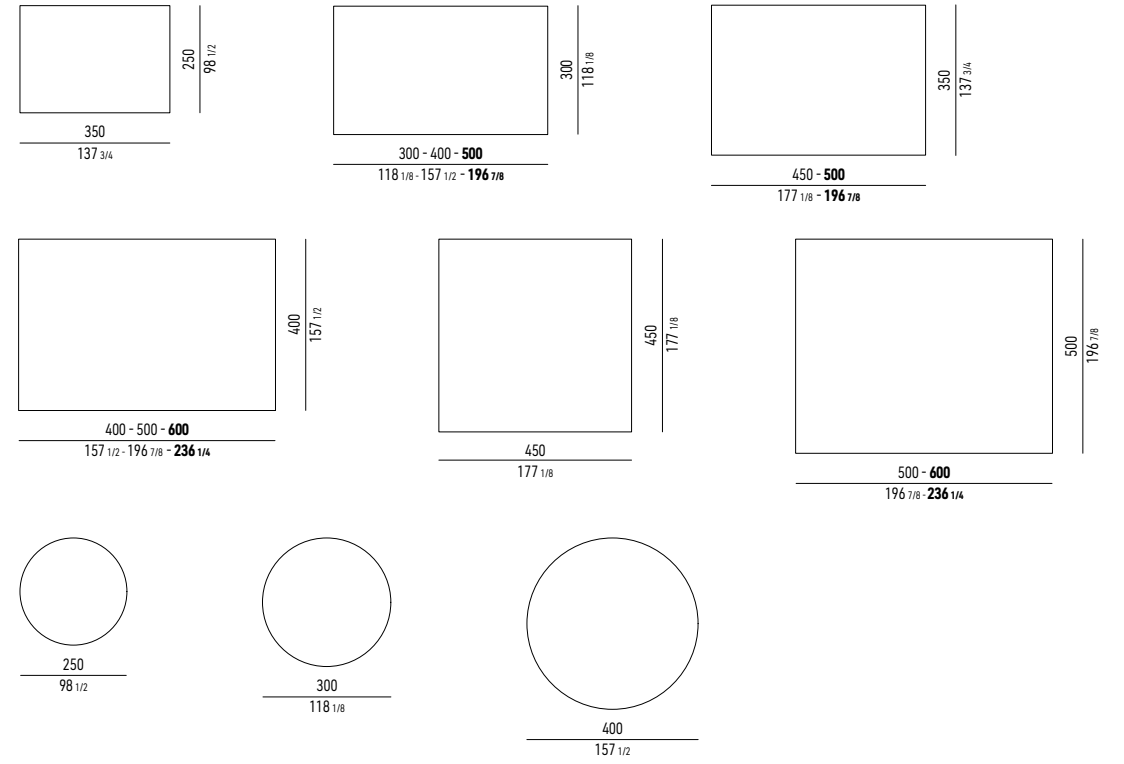

KOBE MINOTTI STUDIO DESIGN