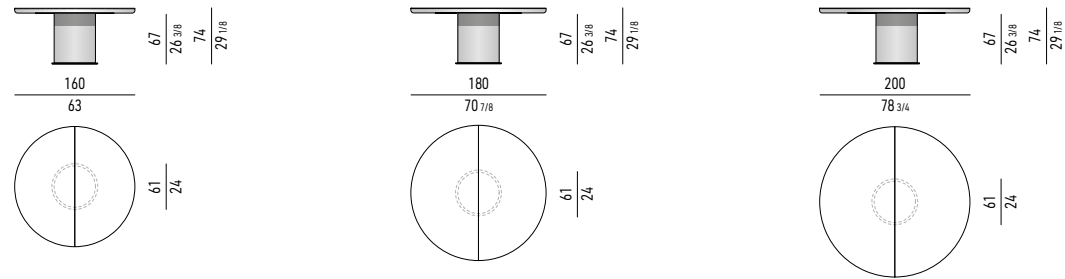

BRADY DINING RODOLFO DORDONI DESIGN

IL PIANO È DIVISO IN DUE PARTI, LA STRUTTURA PORTANTE È UN PEZZO UNICO | THE TOP IS DIVIDED INTO TWO PIECES, THE LOADBEARING STRUCTURE IS A SINGLE PIECE.