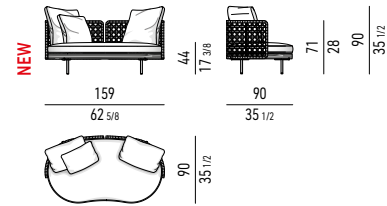

TECHNICAL DATA / OUTDOOR

TORII NEST OUTDOOR NENDO DESIGN

DIVANI CURVI | ANGLED SOFAS

DIVANO CURVO CM 159
ANGLED SOFA CM 159