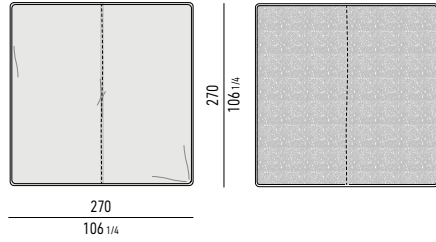

CANVAS BEDSPREAD (UPDATE) MINOTTI STUDIO DESIGN

LATO TESSUTO **CANVAS**
CANVAS FABRIC SIDE

LATO LANA **CACHEMIRE**
CACHEMIRE WOOL SIDE

LATO TESSUTO **CANVAS**
CANVAS FABRIC SIDE

LATO LANA **CACHEMIRE**
CACHEMIRE WOOL SIDE