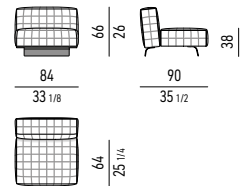

TWIGGY (UPDATE) RODOLFO DORDONI DESIGN

POLTRONE | ARMCHAIRS

**POLTRONA SMALL
SMALL ARMCHAIR**

**POLTRONA SMALL CON BRACCIOLO
SMALL ARMCHAIR WITH ARMREST**

**POLTRONA LARGE
LARGE ARMCHAIR**

**POLTRONA LARGE CON BRACCIOLO
LARGE ARMCHAIR WITH ARMREST**