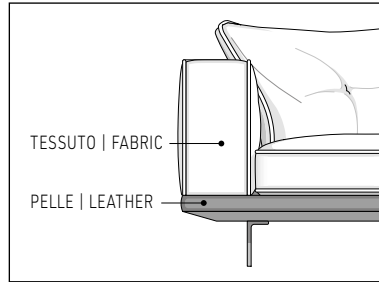

DYLAN RODOLFO DORDONI DESIGN

VERSIONE MIX - BASE IN PELLE / CUSCINI IN TESSUTO
MIX VERSION - LEATHER BASE / FABRIC CUSHIONS