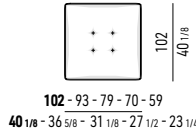

102 - 93 - 79 - 70 - 59
40 1/8 - 36 5/8 - 31 1/8 - 27 1/2 - 23 1/4

POUF CM **140** - **PROF. CM 140**
OTTOMAN CM **140** - **DEPTH CM 140**