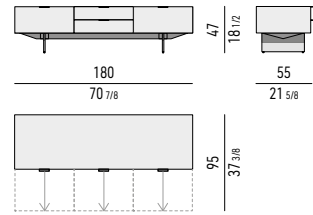

SUPERBLOCKS MARCIO KOGAN / STUDIO MK27 DESIGN

CONTENITORI "LIVING" | "LIVING" SIDEBARDS

CONTENITORE **LIVING** CON 2 CASSETTONI E 2 CASSETTI - **MOD. A**
LIVING SIDEBARD WITH 2 LARGE DRAWERS AND 2 SMALL DRAWERS - **MOD. A**