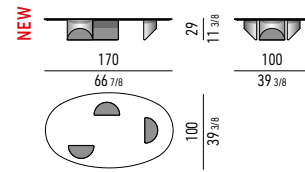

PIANO
TOP

VETRO
GLASS

LACCATO OPACO
MATT LACQUER

LAURO FAIA
LOURO FAIA

GAMBE
LEGS

ACCIAIO LUCIDO
POLISHED STEEL

METALLO SATINATO
SATIN METAL

NEW 2023 FINISH