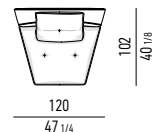

ELEMENTO CENTRALE SIMMETRICO THEATRE CM 120
THEATRE SYMMETRICAL CENTRAL ELEMENT CM 120