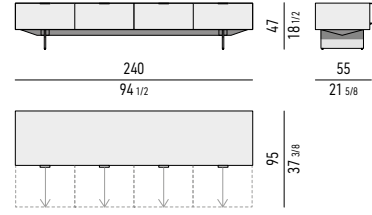

CONTENITORE **LIVING** CON 4 CASSETTONI - **MOD. B**
LIVING SIDEBARD WITH 4 LARGE DRAWERS - **MOD. B**