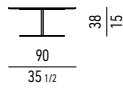

BELLAGIO OUTDOOR (UPDATE) GORDON GUILLAUMIER DESIGN

PIANO PIETRA BASALTINA | BASALTINA STONE TOP

TAVOLINI | COFFEE TABLES