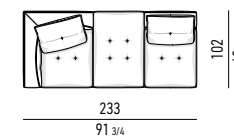

LOW ELEMENTO TERMINALE OPEN CM 233 - SX/DX
LOW OPEN ELEMENT WITH ARMREST CM 233 - SX/DX