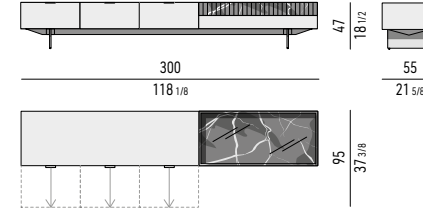

CONTENITORE **LIVING** CON 3 CASSETTONI ED ELEMENTO IN MARMO - **MOD. G**
LIVING SIDEBARD WITH 3 LARGE DRAWERS AND MARBLE ELEMENT - **MOD. G**