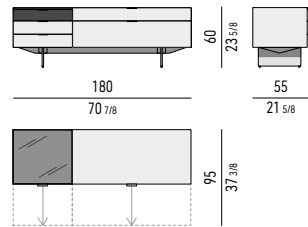

CONTENITORE **NIGHT** CON 1 CASSETTONE, 3 CASSETTI E CASSETTO PORTAGIOIE **CM H60 - MOD. T**
NIGHT SIDEBOARD WITH 1 LARGE DRAWER, 3 SMALL DRAWERS AND JEWELLERY DRAWER **CM H60 - MOD. T**

CASSETTO PORTAGIOIE | JEWELLERY DRAWER

- Scoparto | section 1: cm 20x18 H3
- Scoparto | section 2: cm 9x10 H3
- Scoparto | section 3: cm 4x10 H3
- Scoparto | section 4: cm 18x10 H3