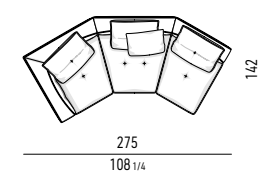

ELEMENTI "LOUNGE THEATRE" | "LOUNGE THEATRE" ELEMENTS

DIVANO INCLINATO **LOUNGE THEATRE** CM **295X142**
LOUNGE THEATRE INCLINED SOFA CM **295X142**

DIVANO INCLINATO **LOUNGE THEATRE** CON 1 BRACCIOLO CM **275X142 - SX/DX**
LOUNGE THEATRE INCLINED SOFA WITH 1 ARMREST CM **275X142 - SX/DX**