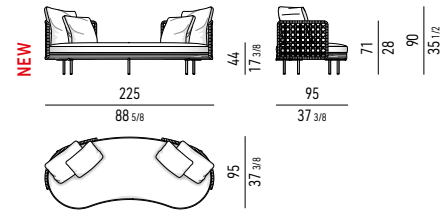

DIVANO CURVO OPEN | ANGLED OPEN SOFA

DIVANO CURVO OPEN CM 225
ANGLED OPEN SOFA CM 225