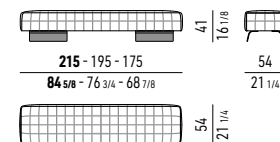

PANCHE NOTTE | NIGHT BENCHES

PANCA CM **215X54** - 195X54 - 175X54
BENCH CM **215X54** - 195X54 - 175X54