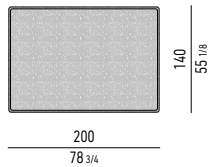

ROGER THROW (UPDATE) MINOTTI STUDIO DESIGN