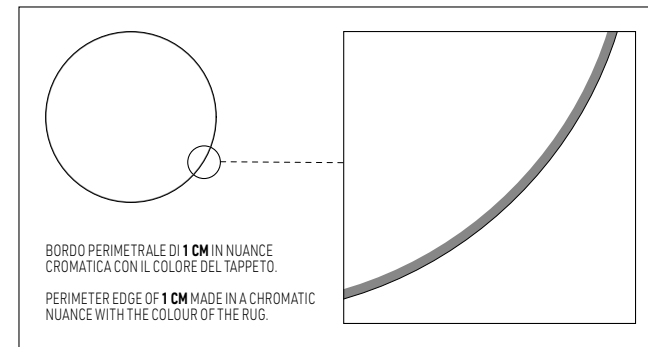

KOBE MINOTTI STUDIO DESIGN

AVVERTENZA TAPPETI ROTONDI | WARNING ABOUT ROUND RUGS

GESSO | CHALK WHITE

TECHNICAL DATA / OUTDOOR

TORII NEST OUTDOOR NENDO DESIGN

DIVANI CURVI | ANGLED SOFAS

DIVANO CURVO CM 159
ANGLED SOFA CM 159