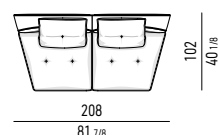

LOW ELEMENTO CENTRALE SIMMETRICO THEATRE CM 208
LOW THEATRE SYMMETRICAL CENTRAL ELEMENT CM 208