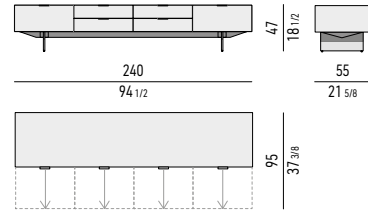

CONTENITORE **LIVING** CON 2 CASSETTONI E 4 CASSETTI - **MOD. C**
LIVING SIDEBARD WITH 2 LARGE DRAWERS AND 4 SMALL DRAWERS - **MOD. C**