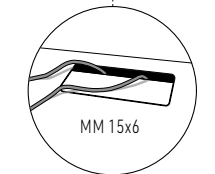

Vista laterale foro passacavi
Cable hole side view