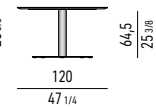

TAVOLI DINING H72 | DINING TABLES H72

VASSOIO LAZY SUSAN | LAZY SUSAN TRAY

PIANO TEAK | TEAK TOP

TAVOLI LOUNGE/DINING H67 | LOUNGE/DINING TABLES H67

TAVOLI DINING H74 | DINING TABLES H74

OPTIONAL RAIN COVER