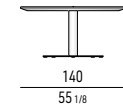

TAVOLI DINING H72 | DINING TABLES H72

VASSOIO LAZY SUSAN | LAZY SUSAN TRAY

PIANO TEAK | TEAK TOP

TAVOLI LOUNGE/DINING H67 | LOUNGE/DINING TABLES H67

TAVOLI DINING H74 | DINING TABLES H74

OPTIONAL RAIN COVER