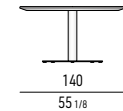

TAVOLI DINING H72 | DINING TABLES H72

VASSOIO LAZY SUSAN | LAZY SUSAN TRAY

PIANO TEAK | TEAK TOP

TAVOLI LOUNGE/DINING H67 | LOUNGE/DINING TABLES H67

TAVOLI DINING H74 | DINING TABLES H74

OPTIONAL RAIN COVER