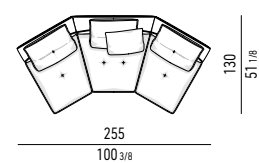

DIVANO INCLINATO **LOUNGE THEATRE** SENZA BRACCIOLI CM **255X130**
LOUNGE THEATRE INCLINED SOFA WITHOUT ARMRESTS CM **255X130**