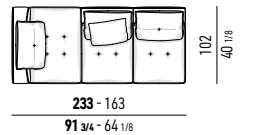

ELEMENTI DAYBED | DAYBED ELEMENTS

ELEMENTO DAYBED CM **233 - 163 - SX/DX**
DAYBED ELEMENT CM **233 - 163 - SX/DX**