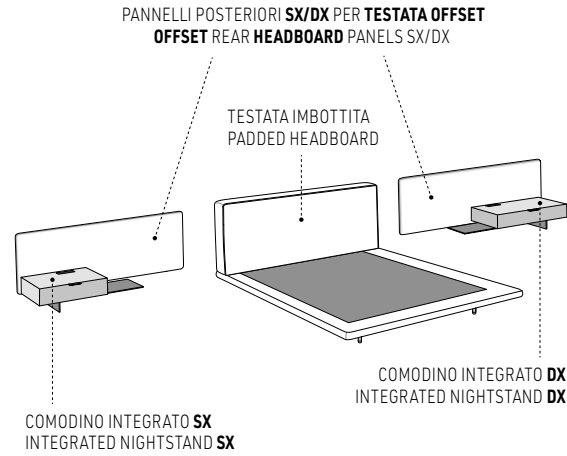

BRANDY

MANIGLIE E GAMBE
HANDLES AND LEGS

METALLO LUCIDO
POLISHED METAL

BRANDY

HORIZONTE BED MARCIO KOGAN / STUDIO MK27 DESIGN

CONFIGURAZIONE "OFFSET"
"OFFSET" CONFIGURATION

CONFIGURAZIONE "FIT"
"FIT" CONFIGURATION