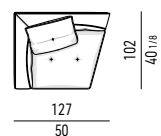

ELEMENTI "THEATRE" | "THEATRE" ELEMENTS

LOW ELEMENTO TERMINALE THEATRE CM 127 - SX/DX
LOW THEATRE ELEMENT WITH 1 ARMREST CM 127 - SX/DX