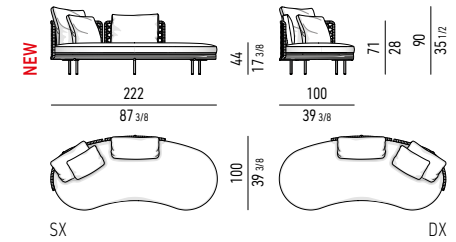

DIVANO CURVO CM 225
ANGLED SOFA CM 225

DIVANO CURVO OPEN | ANGLED OPEN SOFA

DIVANO CURVO OPEN CM 225
ANGLED OPEN SOFA CM 225

DIVANO PENISOLA CURVO | ANGLED OPEN-END SOFA

DIVANO PENISOLA CURVO CM 222
ANGLED OPEN-END SOFA CM 222