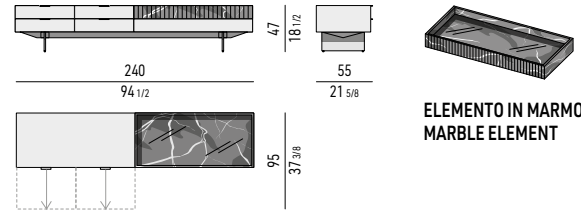

CONTENITORE **LIVING** CON 4 CASSETTI ED ELEMENTO IN MARMO - **MOD. D**
LIVING SIDEBARD WITH 4 SMALL DRAWERS AND MARBLE ELEMENT - **MOD. D**