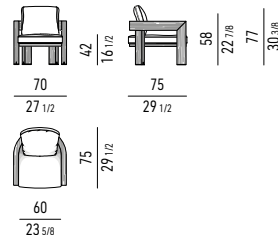

WARHOL IROKO NATURE RODOLFO DORDONI WITH ROBERTO MINOTTI DESIGN