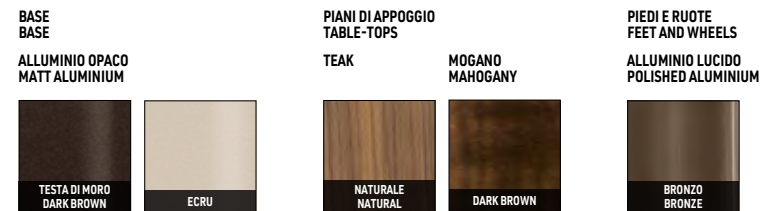

LIDO OUTDOOR

TAVOLINI | COFFEE TABLES

OPTIONAL RAIN COVER

TAVOLINI | COFFEE TABLES

PATIO DAYBED (UPDATE) GAMFRATESI DESIGN

DAYBED CON SCHIENALE RECLINABILE CM 85
DAYBED WITH RECLINING BACKREST CM 85

DAYBED CON SCHIENALE RECLINABILE **CON TOP** CM 115
DAYBED WITH RECLINING BACKREST **WITH TOP** CM 115

ALTEZZA MASSIMA SCHIENALE - CM H 90
MAXIMUM BACKREST HEIGHT - INCHES H 35 1/2

OPTIONAL RAIN COVER