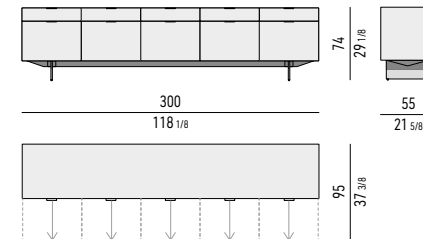

CONTENITORE **DINING** CON 5 CASSETTONI E 5 CASSETTI **CM H74 - MOD. X**
DINING SIDEBOARD WITH 5 LARGE DRAWERS AND 5 SMALL DRAWERS **CM H74 - MOD. X**