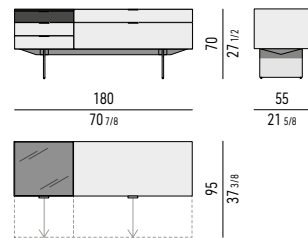

CASSETTO PORTAGIOIE | JEWELLERY DRAWER

- Scoparto | section 1: cm 20x18 H3
- Scoparto | section 2: cm 9x10 H3
- Scoparto | section 3: cm 4x10 H3
- Scoparto | section 4: cm 18x10 H3

CONTENITORE **NIGHT** CON 1 CASSETTONE, 3 CASSETTI E CASSETTO PORTAGIOIE **CM H70 - MOD. U**
NIGHT SIDEBOARD WITH 1 LARGE DRAWER, 3 SMALL DRAWERS AND JEWELLERY DRAWER **CM H70 - MOD. U**