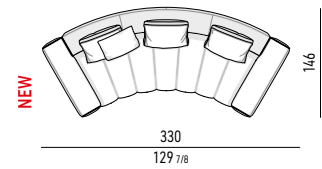

ELEMENTI CURVI "RAINBOW" | "RAINBOW" ANGLED ELEMENTS

RAINBOW DIVANO CURVO CM **330X146**
RAINBOW ANGLED SOFA CM **330X146**