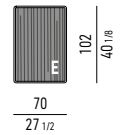

TAVOLINI | COFFEE TABLES

LOW TAVOLINO CM **70X102**
LOW COFFEE TABLE CM **70X102**