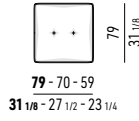

POUF | OTTOMANS

POUF CM **79** - 70 - 59 - **PROF. CM 79**
OTTOMAN CM **79** - 70 - 59 - **DEPTH CM 79**

79 - 70 - 59
31 1/8 - 27 1/2 - 23 1/4

POUF CM **102** - 93 - 79 - 70 - 59 - **PROF. CM 102**
OTTOMAN CM **102** - 93 - 79 - 70 - 59 - **DEPTH CM 102**