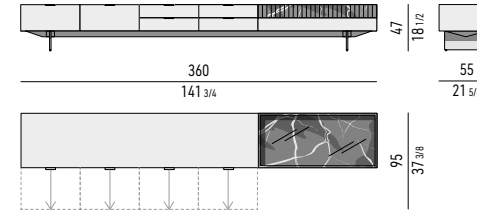

CONTENITORE **LIVING** CON 2 CASSETTONI, 4 CASSETTI ED ELEMENTO IN MARMO - **MOD. H**
LIVING SIDEBARD WITH 2 LARGE DRAWERS, 4 SMALL DRAWERS AND MARBLE ELEMENT - **MOD. H**