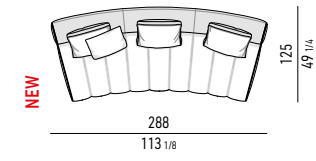

RAINBOW DIVANO CURVO SENZA BRACCIOLI CM **288X125**
RAINBOW ANGLED SOFA WITHOUT ARMRESTS CM **288X125**