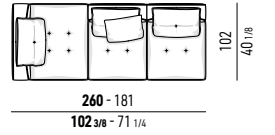

ELEMENTI DAYBED | DAYBED ELEMENTS

LOW ELEMENTO DAYBED CM 260 - 181 - SX/DX
LOW DAYBED ELEMENT CM 260 - 181 - SX/DX