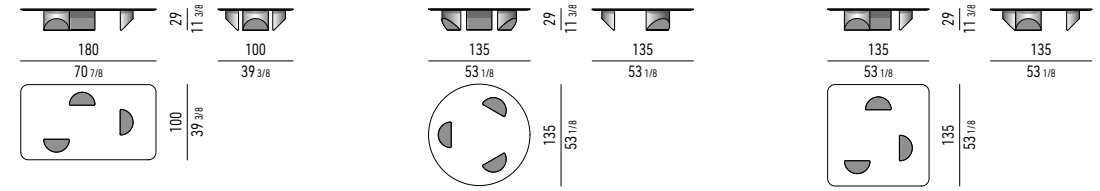

PIANO
TOP

VETRO
GLASS

LACCATO OPACO
MATT LACQUER

LAURO FAIA
LOURO FAIA

GAMBE
LEGS

ACCIAIO LUCIDO
POLISHED STEEL

METALLO SATINATO
SATIN METAL

NEW 2023 FINISH