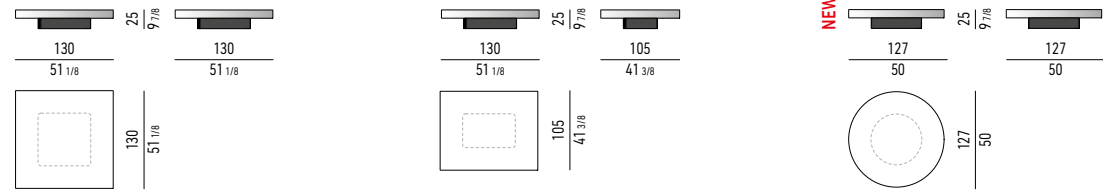

SOLID STEEL (UPDATE) RODOLFO DORDONI DESIGN

VERSIONE PIANO SINGOLO | SINGLE TOP VERSION