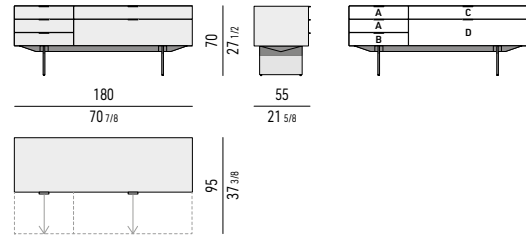

CONTENITORE **NIGHT** CON 1 CASSETTONE E 4 CASSETTI **CM H70 - MOD. S**
NIGHT SIDEBOARD WITH 1 LARGE DRAWER AND 4 SMALL DRAWERS **CM H70 - MOD. S**