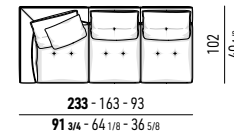

ELEMENTI TERMINALI | ELEMENTS WITH 1 ARMREST

ELEMENTO TERMINALE CM **233 - 163 - 93 - SX/DX**
ELEMENT WITH ARMREST CM **233 - 163 - 93 - SX/DX**