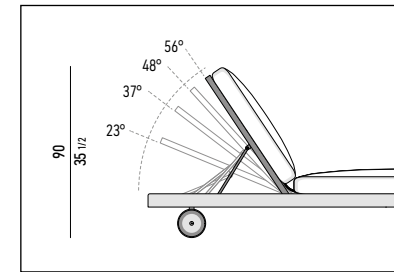

ALTEZZA MASSIMA SCHIENALE - CM H 90
MAXIMUM BACKREST HEIGHT - INCHES H 35 1/2