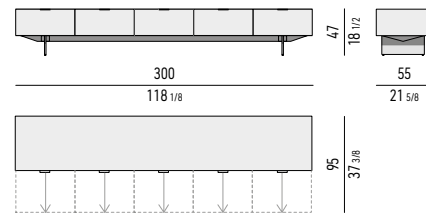

CONTENITORE **LIVING** CON 5 CASSETTONI - **MOD. F**
LIVING SIDEBARD WITH 5 LARGE DRAWERS - **MOD. F**