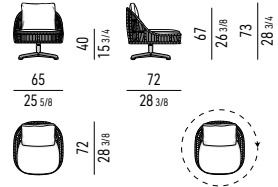

SENDAI CORD OUTDOOR INODA+SVEJE DESIGN

POLTRONA "LOUNGE" | "LOUNGE" ARMCHAIR

GIREVOLE | SWIVEL