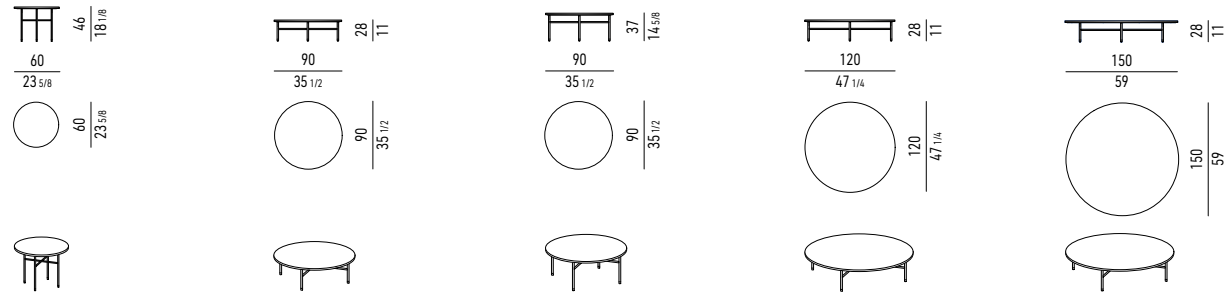

LELONG 23 RODOLFO DORDONI DESIGN

TAVOLINI | COFFEE TABLES