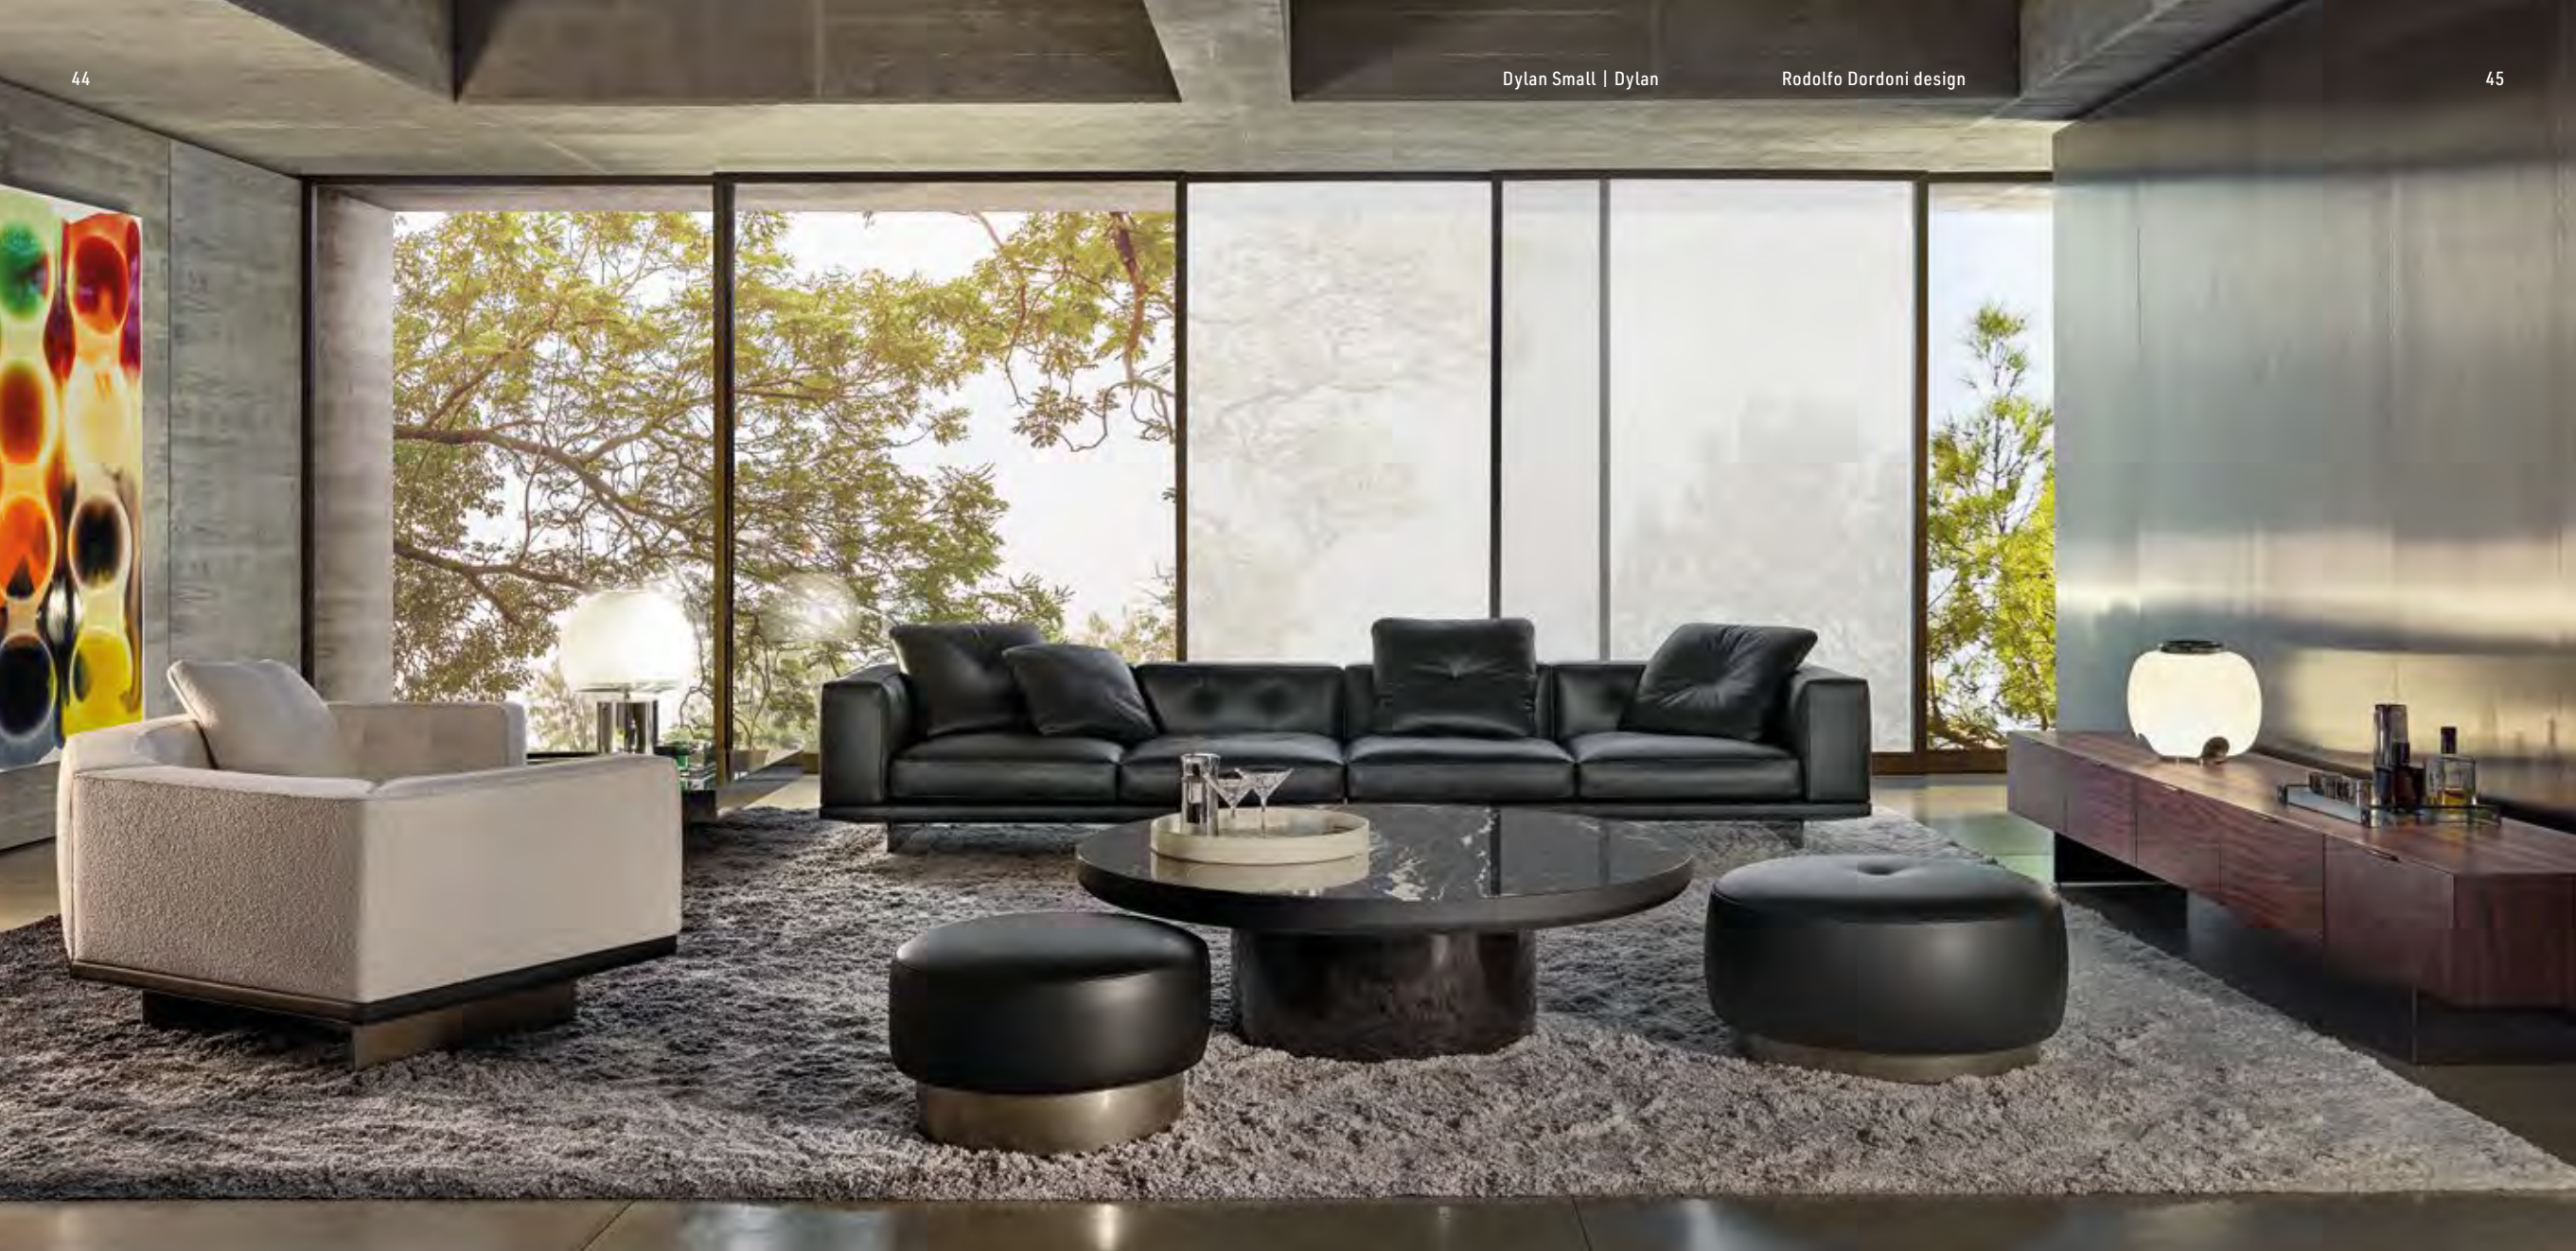

SUPERBLOCKS LIVING SIDEBOARD CM 360X55 H47 - MOD. H
CABINET ELEMENT: GLOSSY MOKA COLOUR LACQUER
MARBLE ELEMENT: GRIGIO OROBICO MARBLE
LEGS: VARNISHED POLISHED BRANDY COLOUR METAL

DYLAN SMALL INCLINED SOFA CM 277X125 H64
 FABRIC: SABLÉ 01 BIANCO (ART 36)
 LEATHER: BOSTON 10 ARDESIA (BOSTON LEATHER)
 BASES: VARNISHED POLISHED BRONZE COLOUR ALUMINIUM