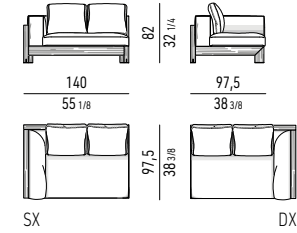

NATURE ELEMENTI TERMINALI
NATURE ELEMENTS WITH 1 ARMREST