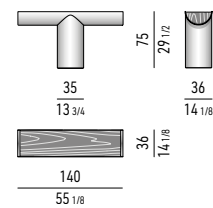

PILOTIS CONSOLLE

RODOLFO DORDONI DESIGN

STRUTTURA
STRUCTURE

ACCIAIO LUCIDO
POLISHED STEEL

PIANO
TOP

FRASSINO
ASH