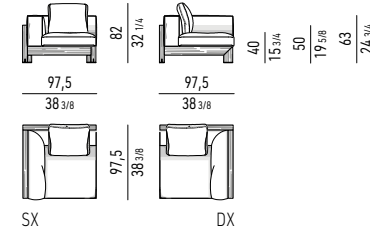

NATURE ELEMENTI TERMINALI
NATURE ELEMENTS WITH 1 ARMREST