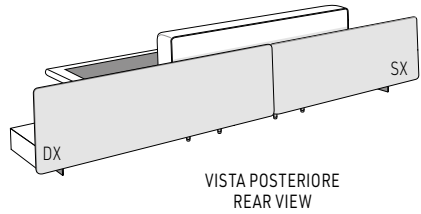

BRANDY

MANIGLIE E GAMBE
HANDLES AND LEGS

METALLO LUCIDO
POLISHED METAL

BRANDY

HORIZONTE BED MARCIO KOGAN / STUDIO MK27 DESIGN

CONFIGURAZIONE "OFFSET"
"OFFSET" CONFIGURATION

CONFIGURAZIONE "FIT"
"FIT" CONFIGURATION