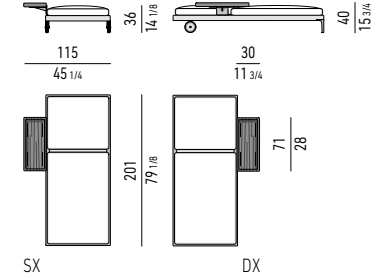

DAYBED CON SCHIENALE RECLINABILE **CON TOP** CM 115
DAYBED WITH RECLINING BACKREST **WITH TOP** CM 115