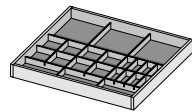

CONTENITORE **NIGHT** CON 1 CASSETTONE, 3 CASSETTI E CASSETTO PORTAGIOIE **CM H70 - MOD. U**
NIGHT SIDEBOARD WITH 1 LARGE DRAWER, 3 SMALL DRAWERS AND JEWELLERY DRAWER **CM H70 - MOD. U**

CASSETTO PORTAGIOIE | JEWELLERY DRAWER

- Scoparto | section 1: cm 20x18 H3
- Scoparto | section 2: cm 9x10 H3
- Scoparto | section 3: cm 4x10 H3
- Scoparto | section 4: cm 18x10 H3