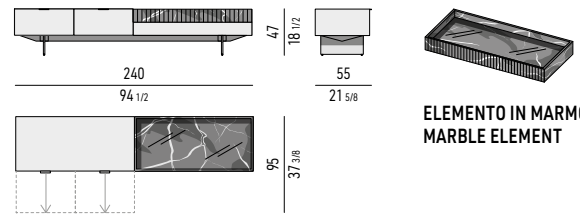

CONTENITORE **LIVING** CON 2 CASSETTONI ED ELEMENTO IN MARMO - **MOD. E**
LIVING SIDEBARD WITH 2 LARGE DRAWERS AND MARBLE ELEMENT - **MOD. E**