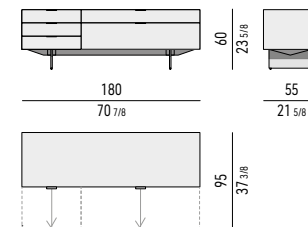

CONTENITORI "NIGHT" | "NIGHT" SIDEBOARDS

CONTENITORE **NIGHT** CON 1 CASSETTONE E 4 CASSETTI **CM H60 - MOD. R**
NIGHT SIDEBOARD WITH 1 LARGE DRAWER AND 4 SMALL DRAWERS **CM H60 - MOD. R**