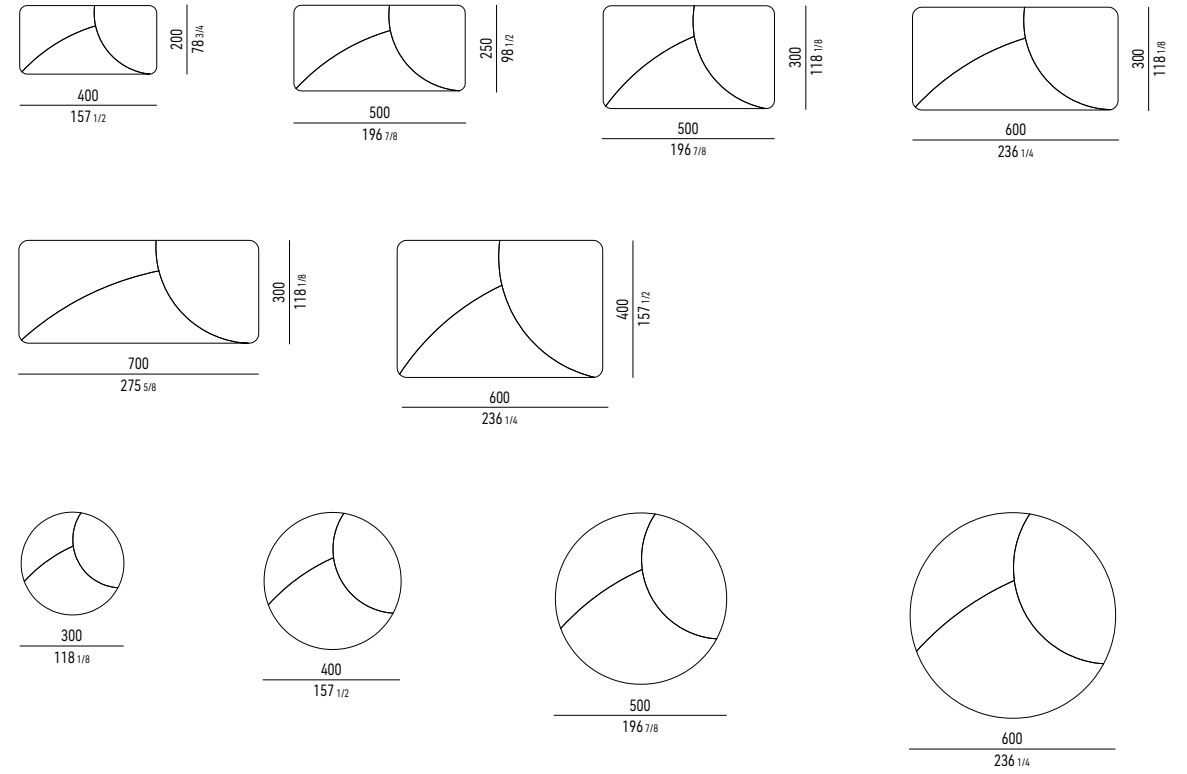

ROGER THROW (UPDATE) MINOTTI STUDIO DESIGN

WISP MOSAIC MINOTTI STUDIO DESIGN