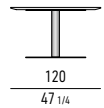

TAVOLI LOUNGE/DINING H67 | LOUNGE/DINING TABLES H67