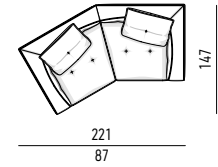

DIVANI INCLINATI | INCLINED SOFAS

LOW DIVANO INCLINATO CM 221X147
LOW INCLINED SOFA CM 221X147