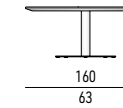

TAVOLI DINING H72 | DINING TABLES H72

VASSOIO LAZY SUSAN | LAZY SUSAN TRAY

PIANO TEAK | TEAK TOP

TAVOLI LOUNGE/DINING H67 | LOUNGE/DINING TABLES H67

TAVOLI DINING H74 | DINING TABLES H74

OPTIONAL RAIN COVER