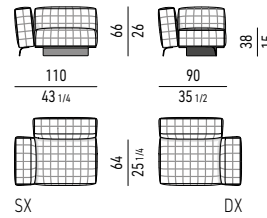

TWIGGY (UPDATE) RODOLFO DORDONI DESIGN

POLTRONE | ARMCHAIRS

**POLTRONA SMALL
SMALL ARMCHAIR**

**POLTRONA SMALL CON BRACCIOLO
SMALL ARMCHAIR WITH ARMREST**

**POLTRONA LARGE
LARGE ARMCHAIR**

**POLTRONA LARGE CON BRACCIOLO
LARGE ARMCHAIR WITH ARMREST**