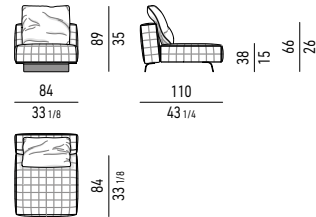

**POLTRONA DEEP
DEEP ARMCHAIR**