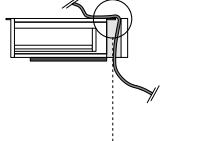

Vista laterale foro passacavi
Cable hole side view