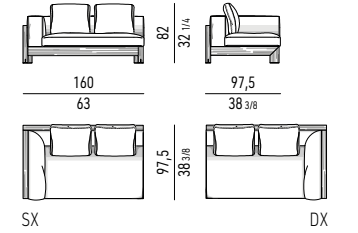

NATURE ELEMENTI TERMINALI
NATURE ELEMENTS WITH 1 ARMREST