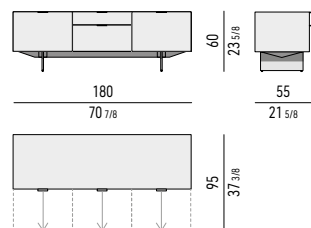

CONTENITORI "DINING" | "DINING" SIDEBOARDS

CONTENITORE **DINING** CON 3 CASSETTONI E 1 CASSETTO **CM H60 - MOD. J**
DINING SIDEBOARD WITH 3 LARGE DRAWERS AND 1 SMALL DRAWER **CM H60 - MOD. J**