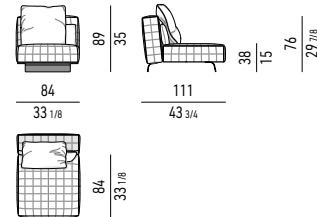

**POLTRONA DEEP HIGH
DEEP HIGH ARMCHAIR**