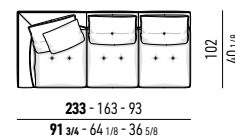

ELEMENTI TERMINALI | ELEMENTS WITH 1 ARMREST

LOW ELEMENTO TERMINALE CM 233 - 163 - 93 - SX/DX
LOW ELEMENT WITH ARMREST CM 233 - 163 - 93 - SX/DX