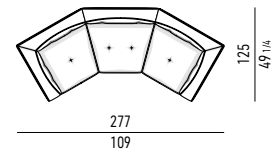

SMALL DIVANO INCLINATO CM 277
SMALL INCLINED SOFA CM 277