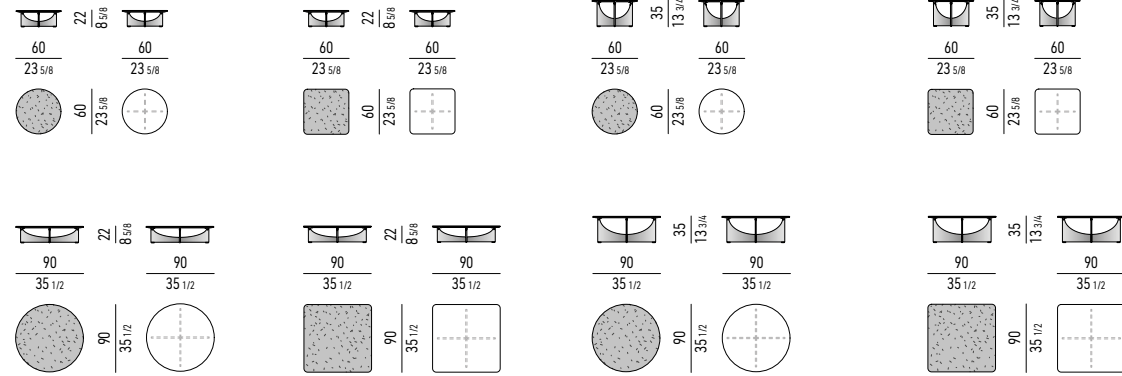

TEAK

MOGANO
MAHOGANY

LIDO OUTDOOR

TAVOLINI | COFFEE TABLES

OPTIONAL RAIN COVER

TAVOLINI | COFFEE TABLES

PATIO DAYBED (UPDATE) GAMFRATESI DESIGN

DAYBED CON SCHIENALE RECLINABILE CM 85
DAYBED WITH RECLINING BACKREST CM 85