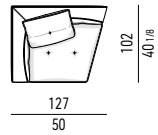

ELEMENTI "THEATRE" | "THEATRE" ELEMENTS

ELEMENTO TERMINALE **THEATRE** CM **127 - SX/DX**
THEATRE ELEMENT WITH 1 ARMREST CM **127 - SX/DX**