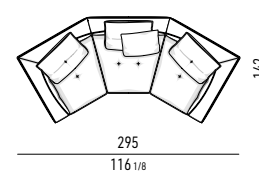

ELEMENTI "LOUNGE THEATRE" | "LOUNGE THEATRE" ELEMENTS

DIVANO INCLINATO **LOUNGE THEATRE** CM **295X142**
LOUNGE THEATRE INCLINED SOFA CM **295X142**

DIVANO INCLINATO **LOUNGE THEATRE** CON 1 BRACCIOLO CM **275X142 - SX/DX**
LOUNGE THEATRE INCLINED SOFA WITH 1 ARMREST CM **275X142 - SX/DX**