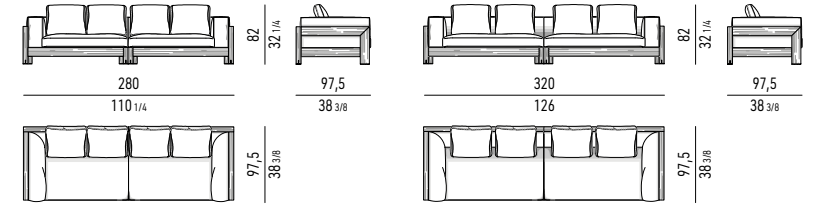

NATURE DIVANI COMPOSTI
NATURE COMPOSED SOFAS