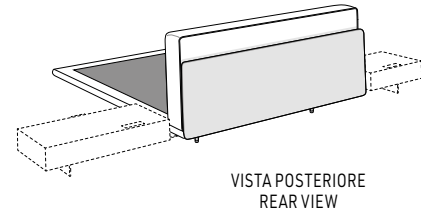

BRANDY

MANIGLIE E GAMBE
HANDLES AND LEGS

METALLO LUCIDO
POLISHED METAL

BRANDY

HORIZONTE BED MARCIO KOGAN / STUDIO MK27 DESIGN

CONFIGURAZIONE "OFFSET"
"OFFSET" CONFIGURATION

CONFIGURAZIONE "FIT"
"FIT" CONFIGURATION