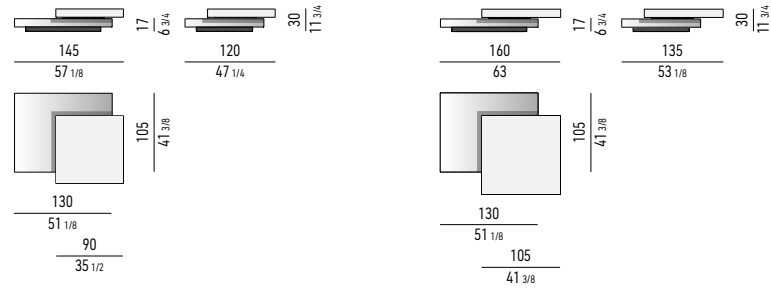

VERSIONE DOPPIO PIANO | DOUBLE TOP VERSION