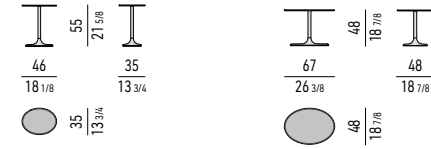

TAIKO NENDO DESIGN

PIANO E BASE
TOP AND BASE
ALLUMINIO LUCIDO
POLISHED ALUMINIUM
BRONZO BRONZE
BLACK COFFEE