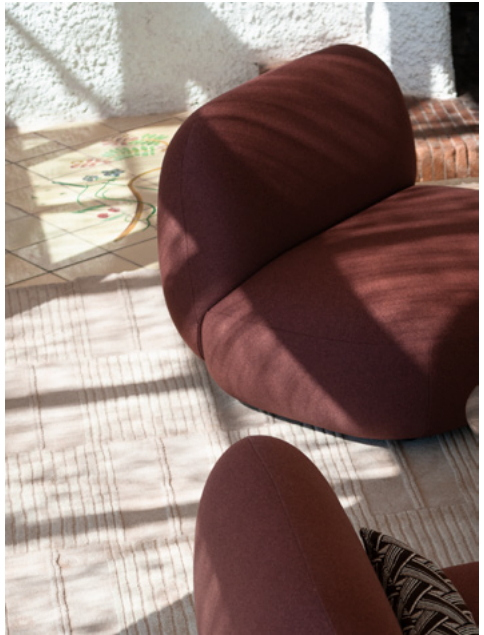

POTOCCO
ITALY

Cut, Jade, Minima

2024

Indoor
Collections

Minima

/ dining chair

Minima 949
Sedie dining / Dining chairs

Minima 949/C
Sedia dining / *Dining chair*

Minima 949/1
Sedia dining / *Dining chair*

Minima 949/C - 949/I
Sedie dining / *Dining chairs*

Minima 949/C - 949/I - 949
Sedie dining / *Dining chairs*

Jade

/ armchair

Jade 953/L
Poltrone / *Armchairs*

Outdoor
Collections